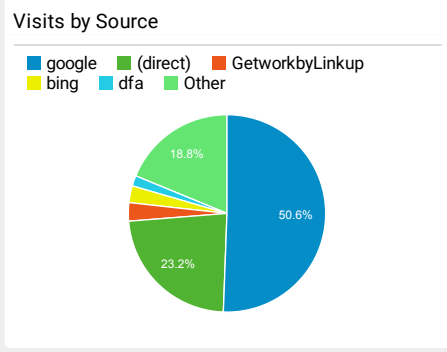

**Avg. Time on Page**  
**00:01:53**  
Avg for View: 00:01:53 (0.00%)

**Bounce Rate**  
**55.92%**  
Avg for View: 55.92% (0.00%)

**Top Pages**

Page Title	Pageviews
Global Entry   U.S. Customs and Border Protection	1,150,249
U.S. Customs and Border Protection   U.S. Customs and Border Protection	643,753
How to Apply for Global Entry   U.S. Customs and Border Protection	573,757
Mobile Passport Control (MPC)   U.S. Customs and Border Protection	541,014
Electronic System for Travel Authorization   U.S. Customs and Border Protection	327,947
Apply Now   U.S. Customs and Border Protection	323,245
Arrival/Departure Forms: I-94 and I-94W   U.S. Customs and Border Protection	224,390
Global Entry Enrollment on Arrival   U.S. Customs and Border Protection	219,051
Global Entry Enrollment Centers   U.S. Customs and Border Protection	202,861
HRM Talent Network Form	185,999

**Visits by Social Network**

Social Network	Sessions
Facebook	50,274
Twitter	23,660
reddit	5,004
LinkedIn	4,055
YouTube	3,327
Naver	3,306
Instagram	2,966

**Pageviews and Pages / Session by Mobile (Including Tablet)**

**Organic Search Traffic**

Full Referrer	Sessions
google	2,865,420
bing	168,607
yahoo	49,315
duckduckgo	30,651
baidu	2,594
ecosia.org	2,418
naver	1,033
aol	947
qwant.com	145
yandex	134

**Sessions by Shared URL**