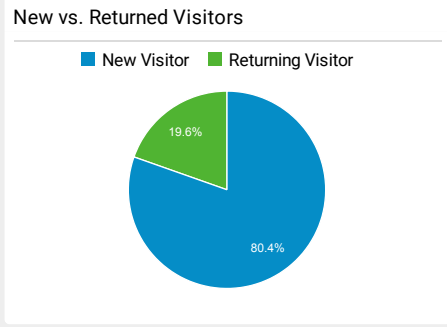

**Avg. Time on Page**  
**00:01:53**  
Avg for View: 00:01:53 (0.00%)

**Bounce Rate**  
**55.92%**  
Avg for View: 55.92% (0.00%)

**Top Pages**

Page Title	Pageviews
Global Entry   U.S. Customs and Border Protection	1,150,249
U.S. Customs and Border Protection   U.S. Customs and Border Protection	643,753
How to Apply for Global Entry   U.S. Customs and Border Protection	573,757
Mobile Passport Control (MPC)   U.S. Customs and Border Protection	541,014
Electronic System for Travel Authorization   U.S. Customs and Border Protection	327,947
Apply Now   U.S. Customs and Border Protection	323,245
Arrival/Departure Forms: I-94 and I-94W   U.S. Customs and Border Protection	224,390
Global Entry Enrollment on Arrival   U.S. Customs and Border Protection	219,051
Global Entry Enrollment Centers   U.S. Customs and Border Protection	202,861
HRM Talent Network Form	185,999

**Visits by Social Network**

Social Network	Sessions
Facebook	50,274
Twitter	23,660
reddit	5,004
LinkedIn	4,055
YouTube	3,327
Naver	3,306
Instagram	2,966

**Pageviews and Pages / Session by Mobile (Including Tablet)**