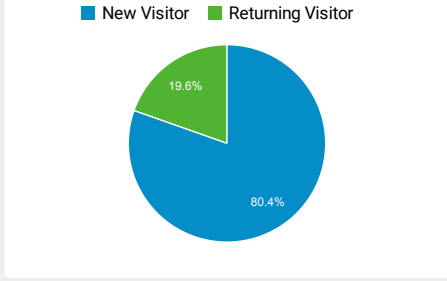

Top Internal Searches by Search Term

Search Term	Total Unique Searches
log in global entry	2,526
renew global entry	1,853
login	1,844
login global entry	1,533
sign in	1,038
esta	993
i-94	963
global entry application	904
renew global entry card	784
global entry interviews	762

Top External Searches (Google - as reported)

Keyword	Sessions
(not set)	32,507
비자면제신청서	154
비자면제	85
https://www.cbp.gov/travel/trusted-traveler-programs/global-entry/how-apply	60
https://www.cbp.gov/travel/trusted-traveler-programs/global-entry	58
global entry	47
cbp	37
비자	35
https://www.cbp.gov/travel/international-visitors/esta	27
CBP	26

New vs. Returned Visitors