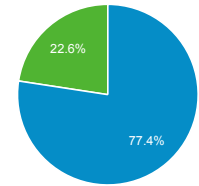

Web Search Metrics-CBP.gov

Dec 1, 2015 - Dec 31, 2015

Visits to CBP.gov

2,113,709

% of Total: 100.00% (2,113,709)

Total Internal Searches

139,702

% of Total: 100.00% (139,702)

Total External Searches (Google)

1,032,682

% of Total: 48.86% (1,032,682)

Organic Search Traffic

Full Referrer	Sessions
google	914,869
bing	70,681
yahoo	40,966
baidu	3,527
aol	2,453
ask	2,215
naver	497
haosou.com	297
yandex	293
avg	199

Top Internal Searches by Search Term

Search Term	Total Unique Searches
i94	1,612
global entry	1,485
i-94	1,437
I-94	1,302
esta	950
I94	911
global entry online application	646
login	623
log in	614
i-94 record	585

Top External Searches (Google - as reported)

Keyword	Sessions
global entry	5,356
(not set)	3,196
esta	2,406
i94	2,278
i-94	1,953
cbp	1,520
cbp.gov	1,252
us customs	1,171
border patrol	968
nexus	868

New vs. Returned Visitors

■ New Visitor ■ Returning Visitor