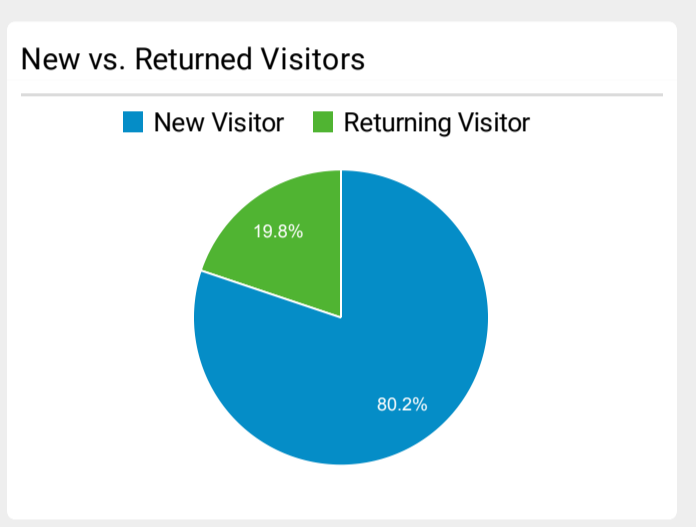

Web Performance Metrics-CBP.gov

Mar 1, 2024 - Mar 31, 2024

All Users
100.00% Sessions

Total Visits
6,841,659
% of Total: 100.00% (6,841,659)

Pageviews
11,835,922
% of Total: 100.00% (11,835,922)

Avg. Visit Duration
00:01:25
Avg for View: 00:01:25 (0.00%)

Unique Visitors
5,061,692
% of Total: 100.00% (5,061,692)

Avg. Pages / Visit
1.73
Avg for View: 1.73 (0.00%)

Avg. Time on Page
00:01:55
Avg for View: 00:01:55 (0.00%)

Bounce Rate
40.02%
Avg for View: 40.02% (0.00%)

Top Pages

Page Title	Pageviews
Global Entry | U.S. Customs and Border Protection	1,342,995
careers	686,617
U.S. Customs and Border Protection | U.S. Customs and Border Protection	681,443
Mobile Passport Control (MPC) | U.S. Customs and Border Protection	561,695
How to Apply for Global Entry | U.S. Customs and Border Protection	542,778
Connect to Recruiter | CBP Careers	456,979
Border Patrol Agent Apply Now | CBP Careers	395,685
Arrival/Departure Forms: I-94 and I-94W | U.S. Customs and Border Protection	233,783
Global Entry Enrollment on Arrival | U.S. Customs and Border Protection	232,971
Global Entry Enrollment Centers | U.S. Customs and Border Protection	202,664

Visits by Social Network

Social Network	Sessions
Facebook	30,339
reddit	5,522
Naver	5,509
Twitter	4,114
LinkedIn	4,056
Instagram	2,686
YouTube	2,610

Pageviews and Pages / Session by Mobile (Inc...)

Mobile (Including Tablet)	Pageviews	Pages / Session
Yes	5,973,890	1.50
No	5,862,032	2.05