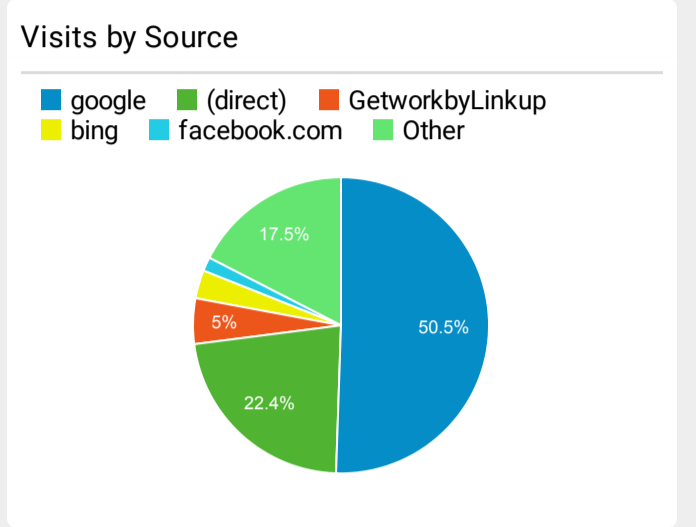

Web Performance Metrics-CBP.gov

Mar 1, 2024 - Mar 31, 2024

All Users
100.00% Sessions

Total Visits
6,841,659
% of Total: 100.00% (6,841,659)

Pageviews
11,835,922
% of Total: 100.00% (11,835,922)

Avg. Visit Duration
00:01:25
Avg for View: 00:01:25 (0.00%)

Unique Visitors
5,061,692
% of Total: 100.00% (5,061,692)

Avg. Pages / Visit
1.73
Avg for View: 1.73 (0.00%)

Avg. Time on Page
00:01:55
Avg for View: 00:01:55 (0.00%)

Bounce Rate
40.02%
Avg for View: 40.02% (0.00%)

Top Pages

Page Title	Pageviews
Global Entry | U.S. Customs and Border Protection	1,342,995
careers	686,617
U.S. Customs and Border Protection | U.S. Customs and Border Protection	681,443
Mobile Passport Control (MPC) | U.S. Customs and Border Protection	561,695
How to Apply for Global Entry | U.S. Customs and Border Protection	542,778
Connect to Recruiter | CBP Careers	456,979
Border Patrol Agent Apply Now | CBP Careers	395,685
Arrival/Departure Forms: I-94 and I-94W | U.S. Customs and Border Protection	233,783
Global Entry Enrollment on Arrival | U.S. Customs and Border Protection	232,971
Global Entry Enrollment Centers | U.S. Customs and Border Protection	202,664

Visits by Social Network

Social Network	Sessions
Facebook	30,339
reddit	5,522
Naver	5,509
Twitter	4,114
LinkedIn	4,056
Instagram	2,686
YouTube	2,610

Pageviews and Pages / Session by Mobile (Inc...)

Mobile (Including Tablet)	Pageviews	Pages / Session
Yes	5,973,890	1.50
No	5,862,032	2.05