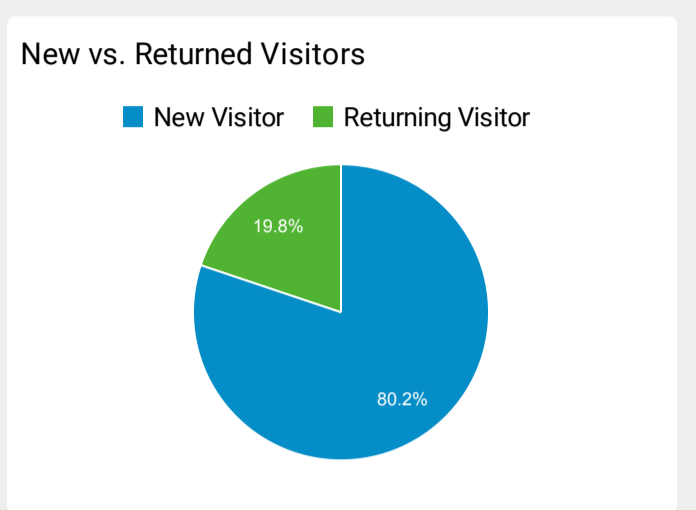

Sessions
6,841,659
% of Total: 100.00% (6,841,659)

Visits to CBP.gov
6,841,659
% of Total: 100.00% (6,841,659)

Total Internal Searches
130,797
% of Total: 100.00% (130,797)

Total External Searches (Google)
3,317,313
% of Total: 48.49% (6,841,659)

Organic Search Traffic

Full Referrer	Sessions
google	3,013,848
bing	210,205
yahoo	52,129
duckduckgo	32,642
ecosia.org	2,848
baidu	2,800
aol	1,098
naver	693
qwant.com	130
yandex	75

Sessions by Shared URL

Shared URL	Sessions
www.cbp.govwww.cbp.gov/newsroom/publications/forms?title_1=736	3,151
www.cbp.govwww.cbp.gov/trade/fakegoodsrealda ngers	2,317
www.cbp.govwww.cbp.gov/travel/trusted-traveler-p rograms/global-entry	1,975
www.cbp.govwww.cbp.gov/	1,771
www.cbp.govwww.cbp.gov/travel/us-citizens/mobil e-passport-control	1,343
careers.cbp.govcareers.cbp.gov/s/connect-to-recru iter/success?eventid=701t0000000civeaai	1,257
www.cbp.govwww.cbp.gov/document/forms/form-i -736-guam-cnmi-visa-waiver-information-english	1,047
www.cbp.govwww.cbp.gov/travel/trusted-traveler-p rograms/global-entry/enrollment-arrival	731
www.cbp.govwww.cbp.gov/travel/us-citizens/know -before-you-go/prohibited-and-restricted-items	727
www.cbp.govwww.cbp.gov/newsroom/national-me dia-release/statement-senior-official-performing-du ties-commissioner-troy-1	699

Top Internal Searches by Search Term

Search Term	Total Unique Searches
log in global entry	2,799
renew global entry	2,593
login	2,366
login global entry	1,761
renew global entry card	1,420
global entry application	1,336
sign in	1,108
i-94	988
log in	786
esta	773

Top External Searches (Google - as reported)

Keyword	Sessions
(not set)	34,913
global entry	65
비자면제신청서	47
https://www.cbp.gov/travel/trusted-traveler-progra ms/global-entry	35
cbp	31
https://www.cbp.gov/travel/trusted-traveler-progra ms/global-entry/how-apply	27
괘 무비자	26
괘 입국서류	21
괘+무비자	17
비자면제	15