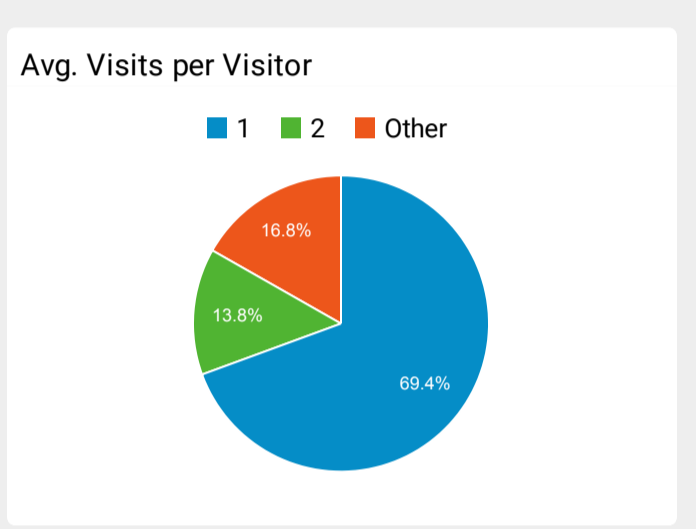

Sessions
6,841,659
% of Total: 100.00% (6,841,659)

Visits to CBP.gov
6,841,659
% of Total: 100.00% (6,841,659)

Total Internal Searches
130,797
% of Total: 100.00% (130,797)

Total External Searches (Google)
3,317,313
% of Total: 48.49% (6,841,659)

Organic Search Traffic

Full Referrer	Sessions
google	3,013,848
bing	210,205
yahoo	52,129
duckduckgo	32,642
ecosia.org	2,848
baidu	2,800
aol	1,098
naver	693
qwant.com	130
yandex	75

Sessions by Shared URL

Shared URL	Sessions
www.cbp.govwww.cbp.gov/newsroom/publications/forms?title_1=736	3,151
www.cbp.govwww.cbp.gov/trade/fakegoodsrealda ngers	2,317
www.cbp.govwww.cbp.gov/travel/trusted-traveler-p rograms/global-entry	1,975
www.cbp.govwww.cbp.gov/	1,771
www.cbp.govwww.cbp.gov/travel/us-citizens/mobil e-passport-control	1,343
careers.cbp.govcareers.cbp.gov/s/connect-to-recru iter/success?eventid=701t0000000civeaai	1,257
www.cbp.govwww.cbp.gov/document/forms/form-i -736-guam-cnmi-visa-waiver-information-english	1,047
www.cbp.govwww.cbp.gov/travel/trusted-traveler-p rograms/global-entry/enrollment-arrival	731
www.cbp.govwww.cbp.gov/travel/us-citizens/know -before-you-go/prohibited-and-restricted-items	727
www.cbp.govwww.cbp.gov/newsroom/national-me dia-release/statement-senior-official-performing-du ties-commissioner-troy-1	699

Top Internal Searches by Search Term

Search Term	Total Unique Searches
log in global entry	2,799
renew global entry	2,593
login	2,366
login global entry	1,761
renew global entry card	1,420
global entry application	1,336
sign in	1,108
i-94	988
log in	786
esta	773

Top External Searches (Google - as reported)

Keyword	Sessions
(not set)	34,913
global entry	65
비자면제신청서	47
https://www.cbp.gov/travel/trusted-traveler-progra ms/global-entry	35
cbp	31
https://www.cbp.gov/travel/trusted-traveler-progra ms/global-entry/how-apply	27
괘 무비자	26
괘 입국서류	21
괘+무비자	17
비자면제	15