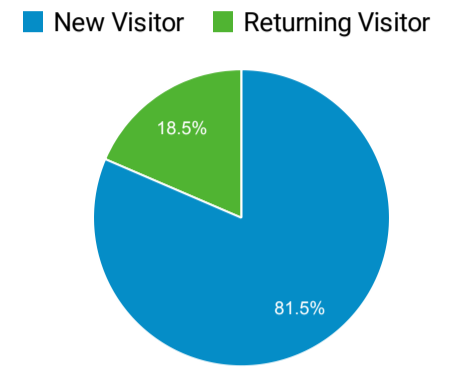

Top Internal Searches by Search Term

Search Term	Total Unique Searches
renew global entry	1,369
log in global entry	1,282
login	1,243
global entry application	1,133
i-94	804
renew global entry card	748
esta	698
global entry interviews	604
log in	581
six month club	531

Top External Searches (Google - as reported)

Keyword	Sessions
(not set)	27,912
global entry	154
https://www.cbp.gov/travel/international-visitors/esta	126
https://www.cbp.gov/travel/trusted-traveler-programs/global-entry	90
https://www.cbp.gov/travel/trusted-traveler-programs/global-entry/how-apply	76
cbp	56
https://www.cbp.gov/travel/us-citizens/know-before-you-go/prohibited-and-restricted-items	42
global entry application	39
https://www.cbp.gov/travel/trusted-traveler-programs/global-entry/frequently-asked-questions	38
https://www.cbp.gov/newsroom/coronavirus	36

New vs. Returned Visitors