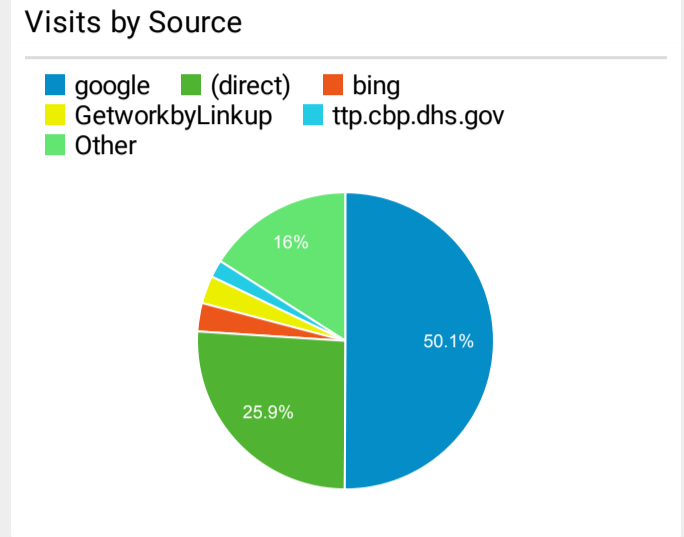

Web Performance Metrics-CBP.gov

Oct 1, 2022 - Oct 31, 2022

All Users
100.00% Sessions

Total Visits
4,566,417
% of Total: 100.00% (4,566,417)

Pageviews
8,362,962
% of Total: 100.00% (8,362,962)

Avg. Visit Duration
00:01:34
Avg for View: 00:01:34 (0.00%)

Unique Visitors
3,493,391
% of Total: 100.00% (3,493,391)

Avg. Pages / Visit
1.83
Avg for View: 1.83 (0.00%)

Avg. Time on Page
00:01:53
Avg for View: 00:01:53 (0.00%)

Bounce Rate
55.15%
Avg for View: 55.15% (0.00%)

Top Pages

Page Title	Pageviews
Global Entry | U.S. Customs and Border Protection	809,352
U.S. Customs and Border Protection | U.S. Customs and Border Protection	539,749
How to Apply for Global Entry | U.S. Customs and Border Protection	361,274
Mobile Passport Control | U.S. Customs and Border Protection	257,036
Enrollment on Arrival | U.S. Customs and Border Protection	248,481
Electronic System for Travel Authorization | U.S. Customs and Border Protection	196,163
Arrival/Departure Forms: I-94 and I-94W | U.S. Customs and Border Protection	190,618
Global Entry Enrollment Centers | U.S. Customs and Border Protection	166,284
Search Results | U.S. Customs and Border Protection	130,604
Global Entry Frequently Asked Questions | U.S. Customs and Border Protection	118,232

Visits by Social Network

Social Network	Sessions
Facebook	24,355
Twitter	6,488
YouTube	3,826
LinkedIn	2,504
Instagram	1,576
Naver	1,335
reddit	1,319

Pageviews and Pages / Session by Mobile (Including Tablet)

Mobile (Including Tablet)	Pageviews	Pages / Session
No	4,358,566	2.19
Yes	4,004,396	1.55