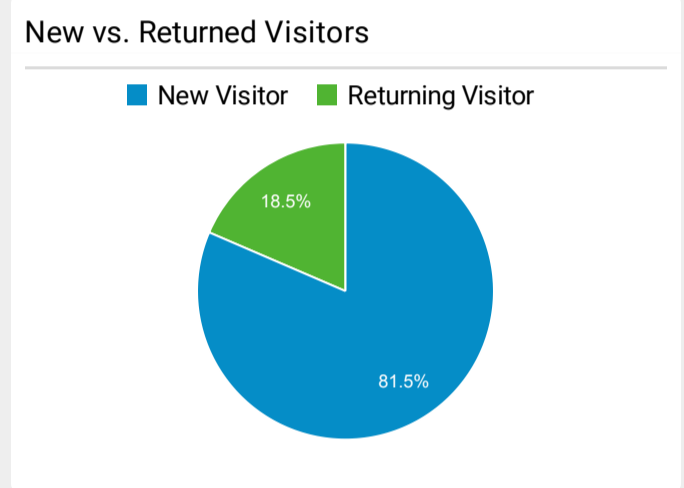

Web Performance Metrics-CBP.gov

Oct 1, 2022 - Oct 31, 2022

All Users
100.00% Sessions

Total Visits
4,566,417
% of Total: 100.00% (4,566,417)

Pageviews
8,362,962
% of Total: 100.00% (8,362,962)

Avg. Visit Duration
00:01:34
Avg for View: 00:01:34 (0.00%)

Unique Visitors
3,493,391
% of Total: 100.00% (3,493,391)

Avg. Pages / Visit
1.83
Avg for View: 1.83 (0.00%)

Avg. Time on Page
00:01:53
Avg for View: 00:01:53 (0.00%)

Bounce Rate
55.15%
Avg for View: 55.15% (0.00%)

Top Pages

Page Title	Pageviews
Global Entry | U.S. Customs and Border Protection	809,352
U.S. Customs and Border Protection | U.S. Customs and Border Protection	539,749
How to Apply for Global Entry | U.S. Customs and Border Protection	361,274
Mobile Passport Control | U.S. Customs and Border Protection	257,036
Enrollment on Arrival | U.S. Customs and Border Protection	248,481
Electronic System for Travel Authorization | U.S. Customs and Border Protection	196,163
Arrival/Departure Forms: I-94 and I-94W | U.S. Customs and Border Protection	190,618
Global Entry Enrollment Centers | U.S. Customs and Border Protection	166,284
Search Results | U.S. Customs and Border Protection	130,604
Global Entry Frequently Asked Questions | U.S. Customs and Border Protection	118,232

Visits by Social Network

Social Network	Sessions
Facebook	24,355
Twitter	6,488
YouTube	3,826
LinkedIn	2,504
Instagram	1,576
Naver	1,335
reddit	1,319

Pageviews and Pages / Session by Mobile (Including Tablet)

Mobile (Including Tablet)	Pageviews	Pages / Session
No	4,358,566	2.19
Yes	4,004,396	1.55