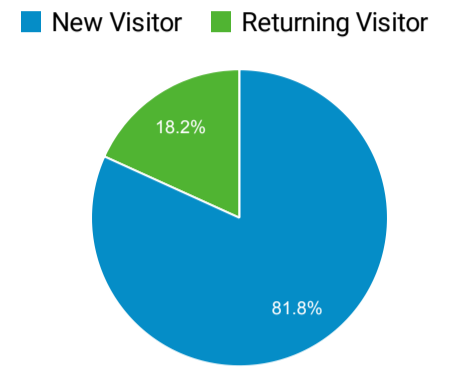

Top Internal Searches by Search Term

Search Term	Total Unique Searches
log in global entry	1,324
renew global entry	1,318
global entry application	1,199
login	1,121
renew global entry card	773
i-94	772
esta	594
global entry interviews	568
global entry login	467
six month club	455

Top External Searches (Google - as reported)

Keyword	Sessions
(not set)	27,503
global entry	150
https://www.cbp.gov/travel/international-visitors/esta	120
https://www.cbp.gov/travel/trusted-traveler-programs/global-entry	88
cbp	79
https://www.cbp.gov/travel/trusted-traveler-programs/global-entry/how-apply	62
https://www.cbp.gov/travel/trusted-traveler-programs/global-entry/frequently-asked-questions	40
https://www.cbp.gov/travel/us-citizens/know-before-you-go/prohibited-and-restricted-items	31
https://www.cbp.gov/newsroom/coronavirus	29
mobile passport	29

New vs. Returned Visitors