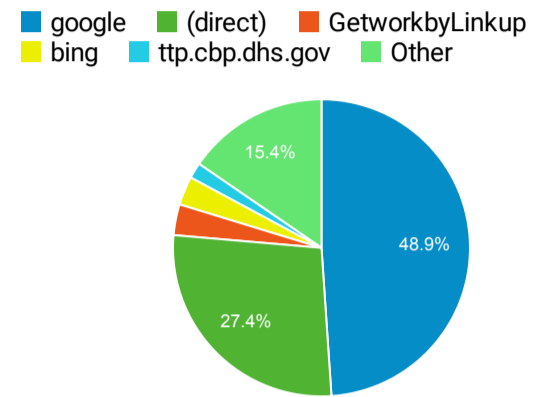

Unique Visitors
3,391,656
% of Total: 100.00% (3,391,656)

Avg. Pages / Visit
1.82
Avg for View: 1.82 (0.00%)

Avg. Time on Page
00:01:54
Avg for View: 00:01:54 (0.00%)

Bounce Rate
55.41%
Avg for View: 55.41% (0.00%)

Top Pages

Page Title	Pageviews
Global Entry U.S. Customs and Border Protection	802,560
U.S. Customs and Border Protection U.S. Customs and Border Protection	509,621
How to Apply for Global Entry U.S. Customs and Border Protection	361,170
Mobile Passport Control U.S. Customs and Border Protection	277,995
Enrollment on Arrival U.S. Customs and Border Protection	223,676
Arrival/Departure Forms: I-94 and I-94W U.S. Customs and Border Protection	190,854
Global Entry Enrollment Centers U.S. Customs and Border Protection	167,053
Electronic System for Travel Authorization U.S. Customs and Border Protection	165,426
Apply Now U.S. Customs and Border Protection	164,021
Search Results U.S. Customs and Border Protection	124,652

Visits by Social Network

Social Network	Sessions
Facebook	25,404
YouTube	10,778
Twitter	5,241
LinkedIn	3,756
Instagram	1,993
reddit	1,384
Naver	1,337

Visits by Source

New vs. Returned Visitors

Pageviews and Pages / Session by Mobile (Inc...)