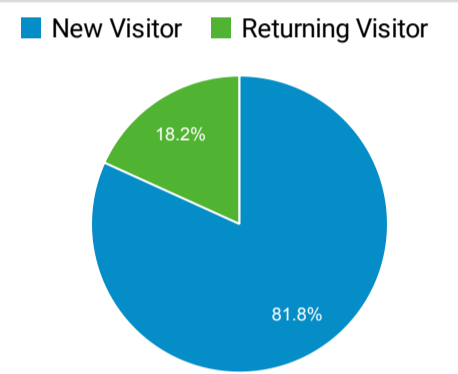

Unique Visitors
3,391,656
% of Total: 100.00% (3,391,656)

Avg. Pages / Visit
1.82
Avg for View: 1.82 (0.00%)

Avg. Time on Page
00:01:54
Avg for View: 00:01:54 (0.00%)

Bounce Rate
55.41%
Avg for View: 55.41% (0.00%)

Top Pages

Page Title	Pageviews
Global Entry U.S. Customs and Border Protection	802,560
U.S. Customs and Border Protection U.S. Customs and Border Protection	509,621
How to Apply for Global Entry U.S. Customs and Border Protection	361,170
Mobile Passport Control U.S. Customs and Border Protection	277,995
Enrollment on Arrival U.S. Customs and Border Protection	223,676
Arrival/Departure Forms: I-94 and I-94W U.S. Customs and Border Protection	190,854
Global Entry Enrollment Centers U.S. Customs and Border Protection	167,053
Electronic System for Travel Authorization U.S. Customs and Border Protection	165,426
Apply Now U.S. Customs and Border Protection	164,021
Search Results U.S. Customs and Border Protection	124,652

Visits by Social Network

Social Network	Sessions
Facebook	25,404
YouTube	10,778
Twitter	5,241
LinkedIn	3,756
Instagram	1,993
reddit	1,384
Naver	1,337

Visits by Source

New vs. Returned Visitors

Pageviews and Pages / Session by Mobile (Inc...)