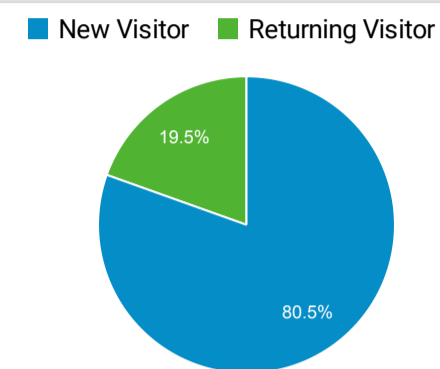

Top Internal Searches by Search Term

Search Term	Total Unique Searches
renew global entry	1,761
global entry application	1,709
log in global entry	1,500
login	1,249
global entry	1,238
i-94	1,046
log in	1,019
renew global entry card	888
esta	744
global entry interviews	724

Top External Searches (Google - as reported)

Keyword	Sessions
(not set)	33,315
global entry	243
cbp	78
global entry application	55
global entry login	41
CBP	36
esta	24
CBP Global Entry	22
cbp.gov	22
us customs and border protection	20

New vs. Returned Visitors