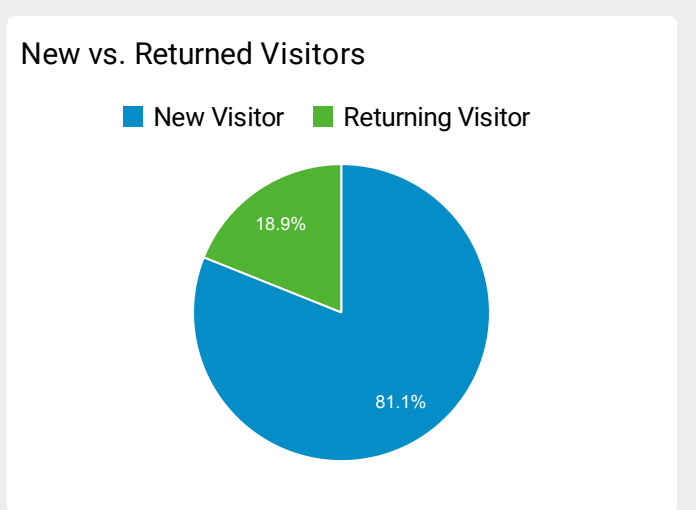

Web Search Metrics-CBP.gov

Mar 1, 2023 - Mar 31, 2023

All Users
100.00% Sessions

Sessions
5,875,362
% of Total: 100.00% (5,875,362)

Visits to CBP.gov
5,875,362
% of Total: 100.00% (5,875,362)

Total Internal Searches
132,343
% of Total: 100.00% (132,343)

Total External Searches (Google)
2,958,203
% of Total: 50.35% (5,875,362)

Organic Search Traffic

Full Referrer	Sessions
google	2,702,515
bing	168,279
yahoo	46,990
duckduckgo	31,176
baidu	2,682
ecosia.org	2,625
naver	729
aol	179
yandex	153
qwant.com	126

Sessions by Shared URL

Shared URL	Sessions
www.cbp.govwww.cbp.gov/travel/trusted-traveler-programs/global-entry	3,749
www.cbp.govwww.cbp.gov/travel/us-citizens/mobile-passport-control	1,897
www.cbp.govwww.cbp.gov/	1,820
www.cbp.govwww.cbp.gov/document/forms/form-i-736-guam-cnmi-visa-waiver-information	1,437
www.cbp.govwww.cbp.gov/travel/us-citizens/know-before-you-go/prohibited-and-restricted-items	1,223
www.cbp.govwww.cbp.gov/newsroom/stats/trade/uyghur-forced-labor-prevention-act-statistics	908
www.cbp.govwww.cbp.gov/travel/international-visitors/i-94	889
www.cbp.govwww.cbp.gov/about/mobile-apps-directory/cbpone	775
www.cbp.govwww.cbp.gov/travel/trusted-traveler-programs/global-entry/enrollment-arrival	726
www.cbp.govwww.cbp.gov/careers/usbp	551

Top Internal Searches by Search Term

Search Term	Total Unique Searches
renew global entry	2,025
log in global entry	1,801
global entry login	1,756
login	1,482
renew global entry card	1,034
i-94	994
global entry application	895
esta	853
sign in	791
six month club	773

Top External Searches (Google - as reported)

Keyword	Sessions
(not set)	33,285
global entry	105
https://www.cbp.gov/travel/international-visitors/esta	105
https://www.cbp.gov/travel/trusted-traveler-programs/global-entry	105
https://www.cbp.gov/travel/trusted-traveler-programs/global-entry/how-apply	71
cbp	50
비자면제신청서	42
https://www.cbp.gov/about/mobile-apps-directory/cbpone	39
https://www.cbp.gov/travel/trusted-traveler-programs/global-entry/frequently-asked-questions	33
https://www.cbp.gov/	28