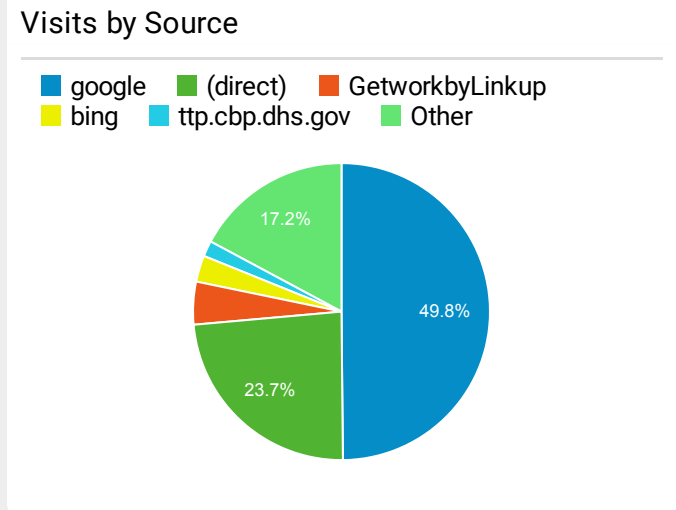

**Avg. Time on Page**  
**00:01:53**  
Avg for View: 00:01:53 (0.00%)

**Bounce Rate**  
**56.30%**  
Avg for View: 56.30% (0.00%)

**Top Pages**

Page Title	Pageviews
Global Entry   U.S. Customs and Border Protection	1,037,341
U.S. Customs and Border Protection   U.S. Customs and Border Protection	624,585
How to Apply for Global Entry   U.S. Customs and Border Protection	552,360
Apply Now   U.S. Customs and Border Protection	423,855
Mobile Passport Control   U.S. Customs and Border Protection	297,137
Arrival/Departure Forms: I-94 and I-94W   U.S. Customs and Border Protection	240,147
Global Entry Enrollment Centers   U.S. Customs and Border Protection	228,009
HRM Talent Network Form	210,524
Electronic System for Travel Authorization   U.S. Customs and Border Protection	209,141
Enrollment on Arrival   U.S. Customs and Border Protection	207,276

**Visits by Social Network**

Social Network	Sessions
Facebook	31,336
Twitter	4,682
LinkedIn	3,118
BuzzFeed	2,740
Instagram	2,635
Naver	2,216
reddit	1,665

**Pageviews and Pages / Session by Mobile (Including Tablet)**

**Organic Search Traffic**

Full Referrer	Sessions
google	2,702,515
bing	168,279
yahoo	46,990
duckduckgo	31,176
baidu	2,682
ecosia.org	2,625
naver	729
aol	179
yandex	153
qwant.com	126

**Sessions by Shared URL**