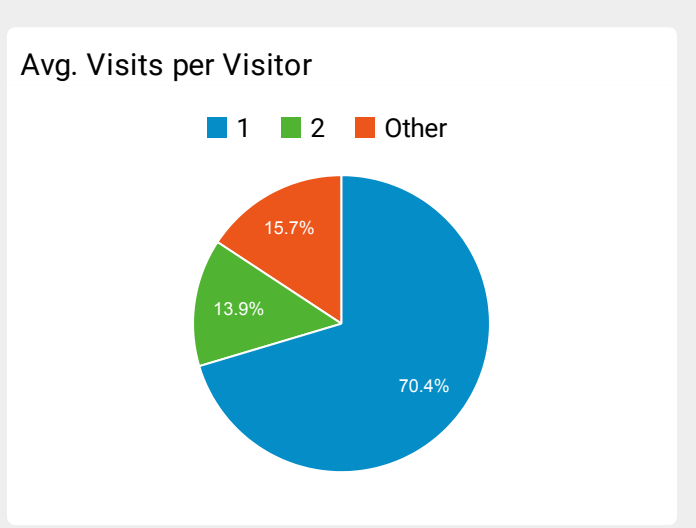

Web Search Metrics-CBP.gov

Mar 1, 2023 - Mar 31, 2023

All Users
100.00% Sessions

Sessions
5,875,362
% of Total: 100.00% (5,875,362)

Visits to CBP.gov
5,875,362
% of Total: 100.00% (5,875,362)

Total Internal Searches
132,343
% of Total: 100.00% (132,343)

Total External Searches (Google)
2,958,203
% of Total: 50.35% (5,875,362)

Organic Search Traffic

Full Referrer	Sessions
google	2,702,515
bing	168,279
yahoo	46,990
duckduckgo	31,176
baidu	2,682
ecosia.org	2,625
naver	729
aol	179
yandex	153
qwant.com	126

Sessions by Shared URL

Shared URL	Sessions
www.cbp.govwww.cbp.gov/travel/trusted-traveler-programs/global-entry	3,749
www.cbp.govwww.cbp.gov/travel/us-citizens/mobile-passport-control	1,897
www.cbp.govwww.cbp.gov/	1,820
www.cbp.govwww.cbp.gov/document/forms/form-i-736-guam-cnmi-visa-waiver-information	1,437
www.cbp.govwww.cbp.gov/travel/us-citizens/know-before-you-go/prohibited-and-restricted-items	1,223
www.cbp.govwww.cbp.gov/newsroom/stats/trade/uyghur-forced-labor-prevention-act-statistics	908
www.cbp.govwww.cbp.gov/travel/international-visitors/i-94	889
www.cbp.govwww.cbp.gov/about/mobile-apps-directory/cbpone	775
www.cbp.govwww.cbp.gov/travel/trusted-traveler-programs/global-entry/enrollment-arrival	726
www.cbp.govwww.cbp.gov/careers/usbp	551

Top Internal Searches by Search Term

Search Term	Total Unique Searches
renew global entry	2,025
log in global entry	1,801
global entry login	1,756
login	1,482
renew global entry card	1,034
i-94	994
global entry application	895
esta	853
sign in	791
six month club	773

Top External Searches (Google - as reported)

Keyword	Sessions
(not set)	33,285
global entry	105
https://www.cbp.gov/travel/international-visitors/esta	105
https://www.cbp.gov/travel/trusted-traveler-programs/global-entry	105
https://www.cbp.gov/travel/trusted-traveler-programs/global-entry/how-apply	71
cbp	50
비자면제신청서	42
https://www.cbp.gov/about/mobile-apps-directory/cbpone	39
https://www.cbp.gov/travel/trusted-traveler-programs/global-entry/frequently-asked-questions	33
https://www.cbp.gov/	28