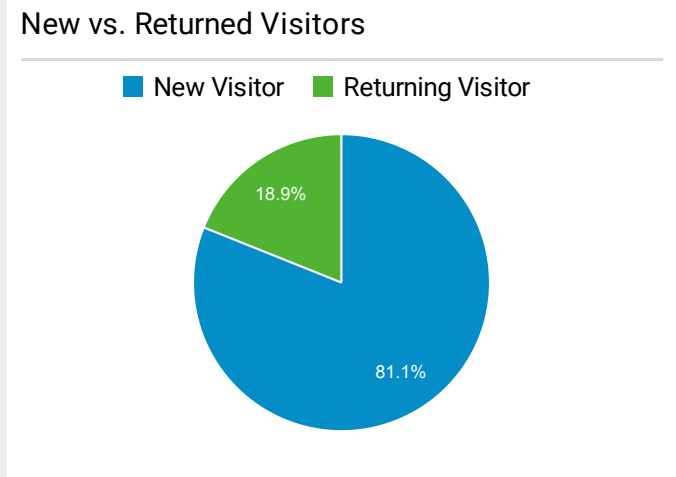

**Avg. Time on Page**  
**00:01:53**  
Avg for View: 00:01:53 (0.00%)

**Bounce Rate**  
**56.30%**  
Avg for View: 56.30% (0.00%)

**Top Pages**

Page Title	Pageviews
Global Entry   U.S. Customs and Border Protection	1,037,341
U.S. Customs and Border Protection   U.S. Customs and Border Protection	624,585
How to Apply for Global Entry   U.S. Customs and Border Protection	552,360
Apply Now   U.S. Customs and Border Protection	423,855
Mobile Passport Control   U.S. Customs and Border Protection	297,137
Arrival/Departure Forms: I-94 and I-94W   U.S. Customs and Border Protection	240,147
Global Entry Enrollment Centers   U.S. Customs and Border Protection	228,009
HRM Talent Network Form	210,524
Electronic System for Travel Authorization   U.S. Customs and Border Protection	209,141
Enrollment on Arrival   U.S. Customs and Border Protection	207,276

**Visits by Social Network**

Social Network	Sessions
Facebook	31,336
Twitter	4,682
LinkedIn	3,118
BuzzFeed	2,740
Instagram	2,635
Naver	2,216
reddit	1,665

**Pageviews and Pages / Session by Mobile (Including Tablet)**

**Organic Search Traffic**

Full Referrer	Sessions
google	2,702,515
bing	168,279
yahoo	46,990
duckduckgo	31,176
baidu	2,682
ecosia.org	2,625
naver	729
aol	179
yandex	153
qwant.com	126

**Sessions by Shared URL**