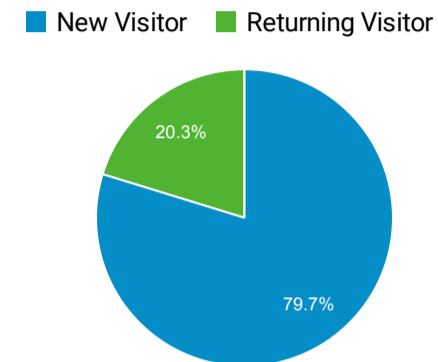

Sessions by Shared URL

Shared URL	Sessions
www.cbp.govwww.cbp.gov/travel/trusted-traveler-programs/global-entry/how-apply	4,238
www.cbp.govwww.cbp.gov/	1,932
www.cbp.govwww.cbp.gov/contact/ports/deferred-inspection-sites	1,587
www.cbp.govwww.cbp.gov/document/bulletins/six-month-club-update	1,361
www.cbp.govwww.cbp.gov/travel/trusted-traveler-programs/global-entry	1,174
www.cbp.govwww.cbp.gov/travel/us-citizens/know-before-you-go/prohibited-and-restricted-items	712
www.cbp.govwww.cbp.gov/newsroom/stats/south-west-land-border-encounters	551
www.cbp.govwww.cbp.gov/newsroom/national-media-release/cbp-announces-global-entry-partnership-brazil	488
www.cbp.govwww.cbp.gov/travel/us-citizens/mobile-passport-control	465
www.cbp.govwww.cbp.gov/newsroom/stats/drug-seizure-statistics	448

Top Internal Searches by Search Term

Search Term	Total Unique Searches
renew global entry for us citizens	2,502
global entry application	2,431
global entry	2,391
global entry renewal	1,699
login	1,389
esta	1,339
log in	1,288
i94	886
i-94	764
renewal	730

Top External Searches (Google - as reported)

Keyword	Sessions
(not set)	21,047
global entry	461
cbp	126
global entry application	120
cbp.gov	76
us customs and border protection	47
senti	38
hts requires lacey	35
www.cbp.gov	35
global entry login	28

New vs. Returned Visitors