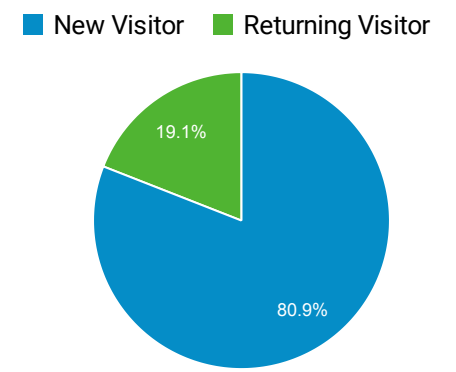

Top Internal Searches by Search Term

Search Term	Total Unique Searches
global entry	3,284
renew global entry for us citizens	2,120
global entry renewal	1,577
log in	1,074
login	1,055
3078	834
i94	820
form 3078	759
i-94	749
esta	730

Top External Searches (Google - as reported)

Keyword	Sessions
(not set)	22,991
global entry	613
cbp	181
global entry application	163
cbp.gov	131
sentri	73
u.s. customs and border protection	67
us customs and border protection	62
customs and border protection	47
CBP	46

New vs. Returned Visitors