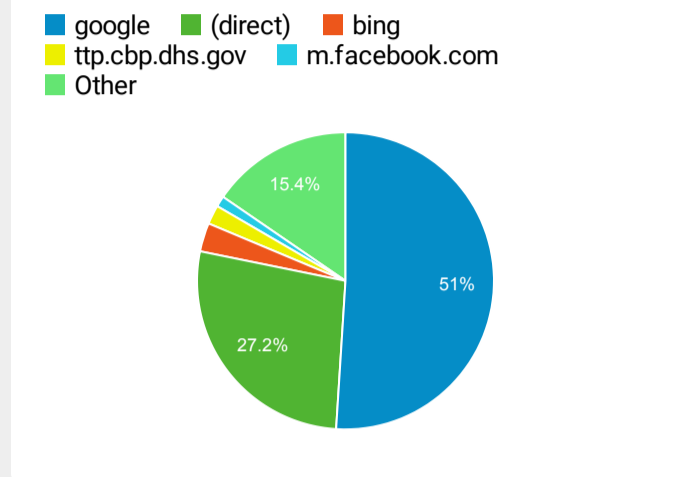

**Avg. Time on Page**  
**00:01:31**  
Avg for View: 00:01:31 (0.00%)

**Bounce Rate**  
**53.49%**  
Avg for View: 53.49% (0.00%)

Top Pages

Page Title	Pageviews
Global Entry   U.S. Customs and Border Protection	525,543
U.S. Customs and Border Protection   Securing America's Borders	458,097
How to Apply for Global Entry   U.S. Customs and Border Protection	247,248
Locate a Port of Entry   U.S. Customs and Border Protection	210,655
Global Entry Enrollment Centers   U.S. Customs and Border Protection	174,782
Arrival/Departure Forms: I-94 and I-94W   U.S. Customs and Border Protection	164,029
CBP COVID-19 Updates and Announcements   U.S. Customs and Border Protection	119,075
Enrollment on Arrival   U.S. Customs and Border Protection	110,486
Electronic System for Travel Authorization   U.S. Customs and Border Protection	91,521
Contact Us   U.S. Customs and Border Protection	89,240

Visits by Social Network

Social Network	Sessions
Facebook	45,361
Twitter	11,816
LinkedIn	3,141
Instagram	1,670
YouTube	1,152
reddit	767
TripAdvisor	529

Visits by Source

New vs. Returned Visitors

Pageviews and Pages / Session by Mobile (Including Tablet)