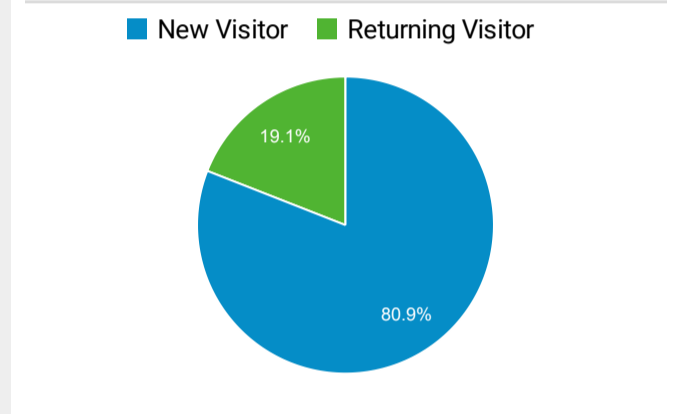

**Avg. Time on Page**  
**00:01:31**  
Avg for View: 00:01:31 (0.00%)

**Bounce Rate**  
**53.49%**  
Avg for View: 53.49% (0.00%)

Top Pages

Page Title	Pageviews
Global Entry   U.S. Customs and Border Protection	525,543
U.S. Customs and Border Protection   Securing America's Borders	458,097
How to Apply for Global Entry   U.S. Customs and Border Protection	247,248
Locate a Port of Entry   U.S. Customs and Border Protection	210,655
Global Entry Enrollment Centers   U.S. Customs and Border Protection	174,782
Arrival/Departure Forms: I-94 and I-94W   U.S. Customs and Border Protection	164,029
CBP COVID-19 Updates and Announcements   U.S. Customs and Border Protection	119,075
Enrollment on Arrival   U.S. Customs and Border Protection	110,486
Electronic System for Travel Authorization   U.S. Customs and Border Protection	91,521
Contact Us   U.S. Customs and Border Protection	89,240

Visits by Social Network

Social Network	Sessions
Facebook	45,361
Twitter	11,816
LinkedIn	3,141
Instagram	1,670
YouTube	1,152
reddit	767
TripAdvisor	529

Visits by Source

New vs. Returned Visitors

Pageviews and Pages / Session by Mobile (Including Tablet)