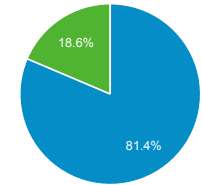

New vs. Returned Visitors

New Visitor Returning Visitor

Pageviews and Pages / Session by ...

Mobile (Including Tablet)	Pageviews	Pages / Session
No	3,827,502	2.53
Yes	2,568,227	1.68