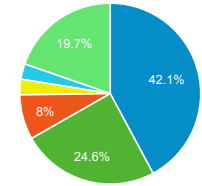

## Top Pages

Page Title	Pageviews
Global Entry   U.S. Customs and Border Protection	470,624
U.S. Customs and Border Protection   Securing America's Borders	430,649
Border Patrol Agent - Apply Now   U.S. Customs and Border Protection	349,192
How to Apply for Global Entry   U.S. Customs and Border Protection	194,165
Locate a Port of Entry   U.S. Customs and Border Protection	181,986
Global Entry Enrollment Centers   U.S. Customs and Border Protection	152,228
Arrival/Departure Forms: I-94 and I-94 W   U.S. Customs and Border Protection	136,180
Enrollment on Arrival   U.S. Customs and Border Protection	94,961
Careers   U.S. Customs and Border Protection	93,828
Travel   U.S. Customs and Border Protection	78,849

## Visits by Social Network

Social Network	Sessions
Facebook	53,061
Twitter	21,406
LinkedIn	3,113
Instagram Stories	2,866
YouTube	1,314
Instagram	1,183
reddit	859

## Visits by Source

google (direct) LinkUp  
Google Bing Other