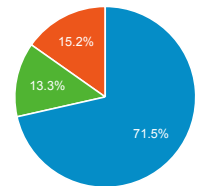

112,451
% of Total: 100.00% (112,451)

Total External Searches (Google)

1,470,359
% of Total: 45.21% (3,252,604)

Organic Search Traffic

Full Referrer	Sessions
google	1,341,794
bing	80,661
yahoo	25,004
duckduckgo	16,326
baidu	4,450
ecosia.org	1,435
naver	237
qwant.com	191
aol	103
yandex	66

Top Internal Searches by Search Term

Search Term	Total Unique Searches
renew global entry for us citizens	3,148
global entry	3,108
global entry renewal	2,122
login	1,298
log in	1,194
renewal	1,064
sentri	886
i94	626
i-94	608
l-94	542

Top External Searches (Google - as reported)

Keyword	Sessions
---------	----------

New vs. Returned Visitors

■ New Visitor ■ Returning Visitor

Avg. Visits per Visitor

■ 1 ■ 2 ■ Other

(not set)	19,934
global entry	926
global entry application	227
cbp	189
cbp.gov	161
us customs and border protection	133
sentri	112
CBP	81
global entry login	71
<a href="https://www.cbp.gov/newsroom/stat
s/southwest-land-border-encounters">https://www.cbp.gov/newsroom/stat s/southwest-land-border-encounters	60