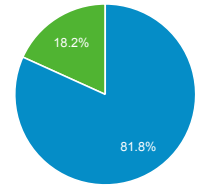

112,451
% of Total: 100.00% (112,451)

Total External Searches (Google)

1,470,359
% of Total: 45.21% (3,252,604)

Organic Search Traffic

Full Referrer	Sessions
google	1,341,794
bing	80,661
yahoo	25,004
duckduckgo	16,326
baidu	4,450
ecosia.org	1,435
naver	237
qwant.com	191
aol	103
yandex	66

Top Internal Searches by Search Term

Search Term	Total Unique Searches
renew global entry for us citizens	3,148
global entry	3,108
global entry renewal	2,122
login	1,298
log in	1,194
renewal	1,064
sentri	886
i94	626
i-94	608
l-94	542

Top External Searches (Google - as reported)

Keyword	Sessions
---------	----------

New vs. Returned Visitors

■ New Visitor ■ Returning Visitor

Avg. Visits per Visitor

■ 1 ■ 2 ■ Other

(not set)	19,934
global entry	926
global entry application	227
cbp	189
cbp.gov	161
us customs and border protection	133
sentri	112
CBP	81
global entry login	71
<a href="https://www.cbp.gov/newsroom/stat
s/southwest-land-border-encounters">https://www.cbp.gov/newsroom/stat s/southwest-land-border-encounters	60