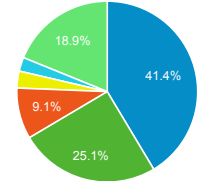

## Top Pages

Page Title	Pageviews
Global Entry   U.S. Customs and Border Protection	1,042,408
U.S. Customs and Border Protection   Securing America's Borders	935,958
Border Patrol Agent - Apply Now   U.S. Customs and Border Protection	799,576
How to Apply for Global Entry   U.S. Customs and Border Protection	448,555
Locate a Port of Entry   U.S. Customs and Border Protection	349,532
Global Entry Enrollment Centers   U.S. Customs and Border Protection	323,964
Arrival/Departure Forms: I-94 and I-94 W   U.S. Customs and Border Protection	258,986
Enrollment on Arrival   U.S. Customs and Border Protection	203,560
Careers   U.S. Customs and Border Protection	190,005
Travel   U.S. Customs and Border Protection	162,467

## Visits by Social Network

Social Network	Sessions
Facebook	37,807
Twitter	14,519
LinkedIn	2,331
Instagram Stories	2,003
YouTube	1,264
reddit	930
Instagram	873

## Visits by Source

■ google ■ (direct) ■ LinkUp  
■ Google ■ bing ■ Other