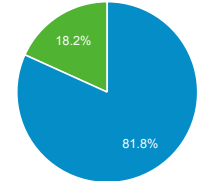

New vs. Returned Visitors

■ New Visitor ■ Returning Visitor

Pageviews and Pages / Session by ...

Mobile (Including Tablet)	Pageviews	Pages / Session
No	7,315,883	4.67
Yes	5,372,549	3.19