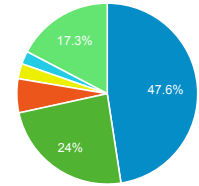

Bounce Rate

59.22%
Avg for View: 59.22% (0.00%)

Top Pages

Page Title	Pageviews
U.S. Customs and Border Protection Securing America's Borders	416,381
Border Patrol Agent - Apply Now U.S. Customs and Border Protection	309,666
CBP COVID-19 Updates and Announcements U.S. Customs and Border Protection	222,852
Global Entry U.S. Customs and Border Protection	203,670
Locate a Port of Entry U.S. Customs and Border Protection	172,866
HRM Talent Network Form	117,400
Arrival/Departure Forms: I-94 and I-94 W U.S. Customs and Border Protection	112,781
Border Wall System U.S. Customs and Border Protection	112,556
Careers U.S. Customs and Border Protection	101,554
Enrollment on Arrival U.S. Customs and Border Protection	83,887

Visits by Social Network

Social Network	Sessions
Facebook	38,404
Twitter	24,482
LinkedIn	1,678
reddit	785
YouTube	699
Instagram	516
TripAdvisor	368

Visits by Source

■ google ■ (direct) ■ LinkUp
■ Inks.gd ■ bing ■ Other