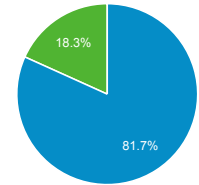

New vs. Returned Visitors

■ New Visitor ■ Returning Visitor

Pageviews and Pages / Session by ...

Mobile (Including Tablet)	Pageviews	Pages / Session
No	3,221,193	2.41
Yes	2,463,639	1.75