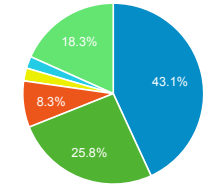

Top Pages

Page Title	Pageviews
U.S. Customs and Border Protection Securing America's Borders	459,525
Border Patrol Agent - Apply Now U.S. Customs and Border Protection	403,693
Global Entry U.S. Customs and Border Protection	316,373
Locate a Port of Entry U.S. Customs and Border Protection	161,268
Arrival/Departure Forms: I-94 and I-94 W U.S. Customs and Border Protection	106,217
Global Entry Enrollment Centers U.S. Customs and Border Protection	98,507
Careers U.S. Customs and Border Protection	96,087
How to Apply for Global Entry U.S. Customs and Border Protection	94,106
Enrollment on Arrival U.S. Customs and Border Protection	92,016
Border Wall System U.S. Customs and Border Protection	91,901

Visits by Social Network

Social Network	Sessions
Facebook	38,625
Twitter	37,137
reddit	4,255
Hacker News	3,771
LinkedIn	1,500
YouTube	827
Instagram Stories	556

Visits by Source

google (direct) LinkUp
bing Inks.gd Other