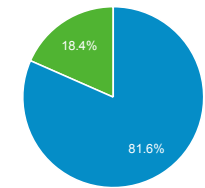

New vs. Returned Visitors

New Visitor Returning Visitor

Pageviews and Pages / Session by ...

Mobile (Including Tablet)	Pageviews	Pages / Session
No	3,546,386	2.40
Yes	2,462,466	1.69