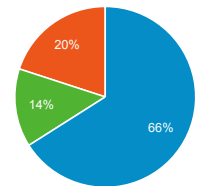

Avg. Visits per Visitor

1 2 Other

Top External Searches (Google - as reported)