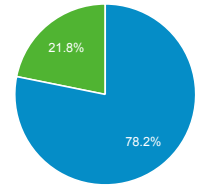

Top Internal Searches by Search Term

Search Term	Total Unique Searches
coronavirus	2,982
global entry	1,378
covid-19	1,155
renewal of global entry for us citizens	1,072
global entry application status	959
login	909
esta	783
i94	733
login for global pass	693
global entry application	692

New vs. Returned Visitors

New Visitor Returning Visitor