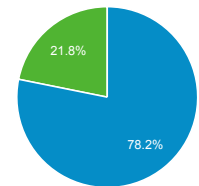

New vs. Returned Visitors

New Visitor Returning Visitor

Pageviews and Pages / Session by ...

Mobile (Including Tablet)	Pageviews	Pages / Session
No	4,217,371	2.25
Yes	3,111,948	1.73