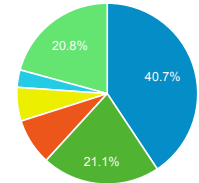

Top Pages

Page Title	Pageviews
Border Patrol Agent - Apply Now U.S. Customs and Border Protection	827,355
U.S. Customs and Border Protection Securing America's Borders	728,670
Global Entry U.S. Customs and Border Protection	414,936
Locate a Port of Entry U.S. Customs and Border Protection	244,910
How to Apply for Global Entry U.S. Customs and Border Protection	177,892
Arrival/Departure Forms: I-94 and I-94 W U.S. Customs and Border Protection	155,816
Travel U.S. Customs and Border Protection	113,004
Contact Us U.S. Customs and Border Protection	109,110
Careers U.S. Customs and Border Protection	104,110
Global Entry Enrollment Centers U.S. Customs and Border Protection	103,247

Visits by Social Network

Social Network	Sessions
Facebook	51,193
Twitter	21,335
LinkedIn	1,531
YouTube	1,053
Instagram	589
TripAdvisor	544
Yelp	233

Visits by Source

google (direct) addotnet
LinkUp FB Other