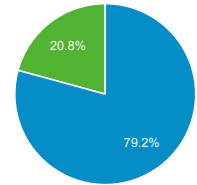

New vs. Returned Visitors

New Visitor Returning Visitor

Pageviews and Pages / Session by ...

Mobile (Including Tablet)	Pageviews	Pages / Session
No	2,834,086	2.36
Yes	2,034,434	1.77