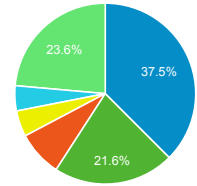

Top Pages

Page Title	Pageviews
Border Patrol Agent - Apply Now U.S. Customs and Border Protection	488,795
U.S. Customs and Border Protection Securing America's Borders	355,598
Locate a Port of Entry U.S. Customs and Border Protection	184,054
Global Entry U.S. Customs and Border Protection	130,240
Arrival/Departure Forms: I-94 and I-94 W U.S. Customs and Border Protection	126,155
CBP COVID-19 Updates and Announcements U.S. Customs and Border Protection	111,985
Careers U.S. Customs and Border Protection	98,356
Border Wall System U.S. Customs and Border Protection	95,822
Air Interdiction Agent (Pilot) Prescreening Form U.S. Customs and Border Protection	65,959
Contact Us U.S. Customs and Border Protection	64,664

Visits by Social Network

Social Network	Sessions
Facebook	35,434
Twitter	31,614
LinkedIn	1,997
YouTube	1,216
Instagram	362
reddit	216
TripAdvisor	201

Visits by Source

google (direct) LinkUp
addotnet FB Other