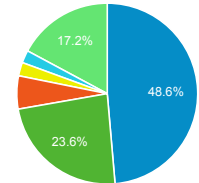

Web Performance Metrics-CBP.gov

Jul 1, 2020 - Jul 31, 2020

All Users
100.00% Sessions

Total Visits

2,693,626

% of Total: 100.00% (2,693,626)

Pageviews

5,643,476

% of Total: 100.00% (5,643,476)

Avg. Visit Duration

00:01:41

Avg for View: 00:01:41 (0.00%)

Unique Visitors

2,027,715

% of Total: 100.00% (2,027,715)

Avg. Pages / Visit

2.10

Avg for View: 2.10 (0.00%)

Avg. Time on Page

00:01:32

Avg for View: 00:01:32 (0.00%)

Bounce Rate

59.15%

Avg for View: 59.15% (0.00%)

Top Pages

Page Title	Pageviews
U.S. Customs and Border Protection | Securing America's Borders	416,690
CBP COVID-19 Updates and Announcements | U.S. Customs and Border Protection	268,174
Border Patrol Agent - Apply Now | U.S. Customs and Border Protection	266,081
Global Entry | U.S. Customs and Border Protection	193,905
Locate a Port of Entry | U.S. Customs and Border Protection	183,148
Arrival/Departure Forms: I-94 and I-94 W | U.S. Customs and Border Protection	119,519
Contact Us | U.S. Customs and Border Protection	99,951
Careers | U.S. Customs and Border Protection	97,794
Travel | U.S. Customs and Border Protection	76,717
How to Apply for Global Entry | U.S. Customs and Border Protection	59,429

Visits by Social Network

Social Network	Sessions
Facebook	53,342
Twitter	33,012
LinkedIn	3,008
reddit	2,090
YouTube	776
Instagram	547
Instagram Stories	502

Visits by Source

google (direct) LinkUp
bing Inks.gd Other