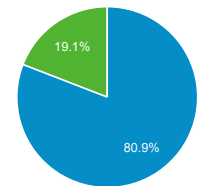

New vs. Returned Visitors

New Visitor Returning Visitor

Pageviews and Pages / Session by ...

Mobile (Including Tablet)	Pageviews	Pages / Session
No	3,269,865	2.48
Yes	2,373,611	1.73