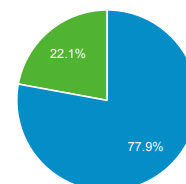

Web Search Metrics-CBP.gov

Dec 1, 2018 - Dec 31, 2018

All Users
100.00% Sessions

Visits to CBP.gov

3,206,015

% of Total: 100.00% (3,206,015)

Total Internal Searches

157,823

% of Total: 100.00% (157,823)

Total External Searches (Google)

1,500,613

% of Total: 46.81% (3,206,015)

Organic Search Traffic

Full Referrer	Sessions
google	1,348,778
bing	110,321
yahoo	33,204
baidu	6,090
ask	1,568
naver	423
so.com	130
daum	78
sogou	52
yandex	46

Top Internal Searches by Search Term

Search Term	Total Unique Searches
global entry	2,639
login	1,962
renewal global entry for us citizens	1,778
how to renew my global entry us citizen	1,607
log in	1,464
esta	1,280
global entry application for us citizen	1,162
global entry renewal for us citizens	1,015
renew global entry for us citizens	1,001
global entry application status	911

Top External Searches (Google - as reported)

Keyword	Sessions
global entry	10,611
(not set)	5,985
global entry application	2,819
global entry login	2,160
trusted traveler program	2,020
cbp.gov	1,394
nexus	1,138
us customs and border protection	1,137
cbp	1,019
amazon	971

New vs. Returned Visitors

■ New Visitor ■ Returning Visitor