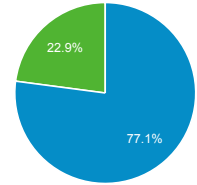

Web Search Metrics-CBP.gov

Aug 1, 2018 - Aug 31, 2018

All Users
100.00% Sessions

Visits to CBP.gov

3,880,620

% of Total: 100.00% (3,880,620)

Total Internal Searches

201,731

% of Total: 100.00% (201,731)

Total External Searches (Google)

1,987,081

% of Total: 51.21% (3,880,620)

Organic Search Traffic

Full Referrer	Sessions
google	1,785,857
bing	140,460
yahoo	47,247
baidu	13,784
ask	1,902
naver	629
so.com	527
yandex	110
google images	63
daum	47

Top Internal Searches by Search Term

Search Term	Total Unique Searches
global entry	2,847
login	2,808
global entry application for us citizen	2,398
log in	2,016
renewal global entry for us citizens	1,996
esta	1,869
global entry renewal for us citizens	1,351
logIn	1,201
i94	1,157
application for global entry us citizen	914

Top External Searches (Google - as reported)

Keyword	Sessions
(not set)	13,396
global entry	1,386
https://www.cbp.gov/travel/trusted-traveler-programs/global-entry/how-apply	449
global entry application	340
cbp	300
https://www.cbp.gov/travel/trusted-traveler-programs/global-entry	249
i94	241
nexus	191
esta	181
global entry login	168

New vs. Returned Visitors

■ New Visitor ■ Returning Visitor