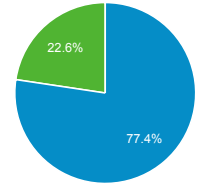

Web Search Metrics-CBP.gov

Jul 1, 2018 - Jul 31, 2018

All Users
100.00% Sessions

Visits to CBP.gov

3,837,297

% of Total: 100.00% (3,837,297)

Total Internal Searches

200,055

% of Total: 100.00% (200,055)

Total External Searches (Google)

1,986,916

% of Total: 51.78% (3,837,297)

Organic Search Traffic

Full Referrer	Sessions
google	1,789,811
bing	136,548
yahoo	46,932
baidu	12,937
ask	2,298
naver	1,002
so.com	536
daum	109
yandex	54
images.google	47

Top Internal Searches by Search Term

Search Term	Total Unique Searches
global entry	2,879
global entry application for us citizen	2,779
login	2,276
esta	2,028
renewal global entry for us citizens	1,592
log in	1,522
application for global entry us citizen	1,047
logIn	995
i94	967
renew global entry for us citizens	899

Top External Searches (Google - as reported)

Keyword	Sessions
(not set)	13,528
global entry	1,125
https://www.cbp.gov/travel/trusted-traveler-programs/global-entry/how-apply	552
cbp	331
https://www.cbp.gov/travel/trusted-traveler-programs/global-entry	282
global entry application	245
esta	160
nexus	160
CBP	127
us customs	126

New vs. Returned Visitors

■ New Visitor ■ Returning Visitor