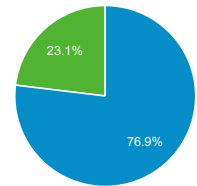

Web Search Metrics-CBP.gov

Sep 1, 2018 - Sep 30, 2018

All Users
100.00% Sessions

Visits to CBP.gov

3,237,654

% of Total: 100.00% (3,237,654)

Total Internal Searches

175,761

% of Total: 100.00% (175,761)

Total External Searches (Google)

1,627,271

% of Total: 50.26% (3,237,654)

Organic Search Traffic

Full Referrer	Sessions
google	1,454,597
bing	128,744
yahoo	39,342
baidu	8,708
ask	1,480
so.com	746
naver	517
google images	79
yandex	79
daum	39

Top Internal Searches by Search Term

Search Term	Total Unique Searches
global entry	2,548
login	2,268
global entry application for us citizen	1,998
renewal global entry for us citizens	1,984
esta	1,974
log in	1,644
renew global entry for us citizens	1,335
travel us citizens automated passport control apc	1,274
logIn	1,088
i94	945

Top External Searches (Google - as reported)

Keyword	Sessions
global entry	12,767
(not set)	8,170
global entry application	3,403
global entry login	3,102
trusted traveler program	2,056
cbp.gov	1,273
cbp	1,228
nexus	1,223
us customs and border protection	1,196
tsa global entry	860

New vs. Returned Visitors

■ New Visitor ■ Returning Visitor