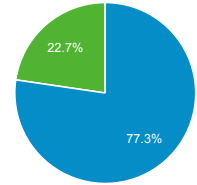

Web Search Metrics-CBP.gov

Apr 1, 2018 - Apr 30, 2018

All Users
100.00% Sessions

Visits to CBP.gov

3,594,145

% of Total: 100.00% (3,594,145)

Total Internal Searches

198,010

% of Total: 100.00% (198,010)

Total External Searches (Google)

1,789,846

% of Total: 49.80% (3,594,145)

Organic Search Traffic

Full Referrer	Sessions
google	1,611,614
bing	126,448
yahoo	43,885
baidu	12,305
ask	1,813
naver	660
so.com	645
yandex	312
daum	58
sogou	51

Top Internal Searches by Search Term

Search Term	Total Unique Searches
global entry	2,678
global entry application for us citizen	2,188
esta	2,006
login	1,888
renewal global entry for us citizens	1,607
travel id visa esta	1,448
log in	1,280
i94	1,042
logIn	847
i-94	808

Top External Searches (Google - as reported)

Keyword	Sessions
(not set)	12,298
global entry	1,315
https://www.cbp.gov/travel/trusted-traveler-programs/global-entry/enrollment-arrival	954
cbp	415
https://www.cbp.gov/travel/trusted-traveler-programs/global-entry/how-apply	410
esta	310
global entry application	273
https://www.cbp.gov/travel/trusted-traveler-programs/global-entry	209
nexus	197
www.cbp.gov/evus	157

New vs. Returned Visitors

■ New Visitor ■ Returning Visitor