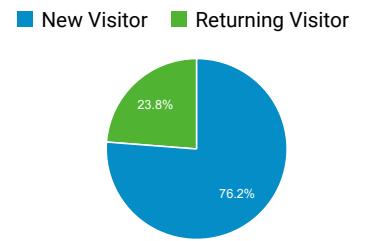

Web Search Metrics-CBP.gov

Feb 1, 2018 - Feb 28, 2018

Visits to CBP.gov

Total Internal Searches

Total External Searches (Google)

Organic Search Traffic

Full Referrer	Sessions
google	1,364,443
bing	114,456
yahoo	39,941
baidu	10,291
ask	1,773
naver	467
so.com	323
yandex	204
aol	54
daum	54

Top Internal Searches by Search Term

Search Term	Total Unique Searches
global entry application for us citizen	2,255
global entry	2,015
login	1,919
log in	1,492
renewal global entry for us citizens	1,381
esta	1,362
i94	1,086
i-94	883
global entry renewal for us citizens	800
goes account	689

Top External Searches (Google - as reported)

Keyword	Sessions
(not set)	9,521
global entry	1,791
https://www.cbp.gov/travel/trusted-traveler-programs/global-entry/enrollment-arrival	936
https://www.cbp.gov/travel/trusted-traveler-programs/global-entry/how-apply	400
global entry application	395
cbp	390
esta	328
https://www.cbp.gov/travel/trusted-traveler-programs/global-entry	278
trusted traveler program	219
san jose madera airport immigration department hours	195

New vs. Returned Visitors