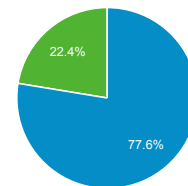

Web Search Metrics-CBP.gov

May 1, 2018 - May 31, 2018

All Users
100.00% Sessions

Visits to CBP.gov

3,743,097

% of Total: 100.00% (3,743,097)

Total Internal Searches

201,790

% of Total: 100.00% (201,790)

Total External Searches (Google)

1,846,631

% of Total: 49.33% (3,743,097)

Organic Search Traffic

Full Referrer	Sessions
google	1,659,962
bing	132,365
yahoo	42,476
baidu	13,100
ask	1,965
so.com	1,096
naver	884
yandex	446
daum	83
startsiden	53

Top Internal Searches by Search Term

Search Term	Total Unique Searches
global entry	2,832
global entry application for us citizen	2,245
login	2,158
esta	2,000
renewal global entry for us citizens	1,626
log in	1,438
travel id visa esta	1,264
i94	1,144
renew global entry for us citizens	930
logIn	895

Top External Searches (Google - as reported)

Keyword	Sessions
(not set)	13,248
global entry	1,000
https://www.cbp.gov/travel/trusted-traveler-programs/global-entry/how-apply	522
cbp	351
global entry application	276
https://www.cbp.gov/travel/trusted-traveler-programs/global-entry	274
esta	214
nexus	159
cbp.gov	142
https://www.cbp.gov/travel/trusted-traveler-programs/global-entry/enrollment-arrival	133

New vs. Returned Visitors

■ New Visitor ■ Returning Visitor