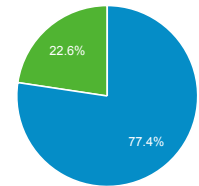

Web Search Metrics-CBP.gov

Jun 1, 2018 - Jun 30, 2018

Visits to CBP.gov

3,867,087

% of Total: 100.00% (3,867,087)

Total Internal Searches

193,480

% of Total: 100.00% (193,480)

Total External Searches (Google)

1,970,974

% of Total: 50.97% (3,867,087)

Organic Search Traffic

Full Referrer	Sessions
google	1,776,880
bing	136,643
yahoo	49,805
baidu	13,139
ask	2,039
naver	719
so.com	641
yandex	320
daum	70
avg	23

Top Internal Searches by Search Term

Search Term	Total Unique Searches
global entry	2,979
global entry application for us citizen	2,708
login	2,140
esta	1,730
renewal global entry for us citizens	1,548
log in	1,423
renew global entry for us citizens	1,121
i94	1,017
logIn	1,010
application for global entry us citizen	913

Top External Searches (Google - as reported)

Keyword	Sessions
(not set)	12,352
global entry	1,032
https://www.cbp.gov/travel/trusted-traveler-programs/global-entry/how-apply	665
https://www.cbp.gov/travel/trusted-traveler-programs/global-entry	333
cbp	291
global entry application	244
esta	168
https://www.cbp.gov/travel/trusted-traveler-programs/global-entry/enrollment-arrival	145
https://www.cbp.gov/travel/trusted-traveler-programs/global-entry/frequently-asked-questions	133
cache:https://www.cbp.gov/travel/trusted-traveler-programs/global-entry	124

New vs. Returned Visitors

■ New Visitor ■ Returning Visitor