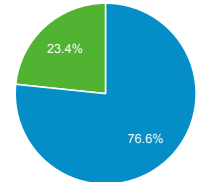

DHS.gov Search Web Performance Metrics

Dec 1, 2017 - Dec 31, 2017

All Users
100.00% Sessions

Visits to DHS.gov

2,537,718

% of Total: 100.00% (2,537,718)

Total Internal Searches

122,945

% of Total: 100.00% (122,945)

Total External Searches (Google)

1,339,744

% of Total: 52.79% (2,537,718)

Top Internal Searches by Search Term

Search Term	Total Unique Searches
login	1,624
global entry	1,618
log in	1,321
esta	1,058
global entry online application form	1,001
i94	868
i-94	793
I-94	604
goes account	575
renewal global entry	530

Top External Searches (Google - as reported)

Keyword	Sessions
(not set)	11,626
global entry	1,371
cbp	474
border patrol recruitment	411
global entry application	353
https://www.cbp.gov/travel/trusted-traveler-programs/global-entry/enrollment-arrival	353
esta	271
https://www.cbp.gov/travel/trusted-traveler-programs/global-entry	248
https://www.cbp.gov/travel/trusted-traveler-programs/global-entry/how-apply	243
nexus	215

New vs. Returned Visitors

■ New Visitor ■ Returning Visitor