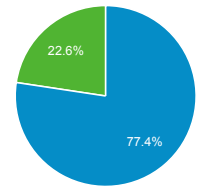

Web Search Metrics-CBP.gov

Jan 1, 2018 - Jan 31, 2018

All Users
100.00% Sessions

Visits to CBP.gov

3,399,391

% of Total: 100.00% (3,399,391)

Total Internal Searches

177,515

% of Total: 100.00% (177,515)

Total External Searches (Google)

1,732,968

% of Total: 50.98% (3,399,391)

Organic Search Traffic

Full Referrer	Sessions
google	1,543,167
bing	127,245
yahoo	43,737
baidu	13,878
ask	2,027
naver	558
so.com	524
yandex	190
aol	150
avg	82

Top Internal Searches by Search Term

Search Term	Total Unique Searches
global entry	2,429
login	2,250
log in	1,743
esta	1,438
global entry application	1,272
i94	1,268
i-94	1,120
renewal global entry	1,107
I-94	875
goes account	820

Top External Searches (Google - as reported)

Keyword	Sessions
(not set)	13,474
global entry	1,858
https://www.cbp.gov/travel/trusted-traveler-programs/global-entry/enrollment-arrival	944
cbp	505
global entry application	484
https://www.cbp.gov/travel/trusted-traveler-programs/global-entry/how-apply	395
esta	333
https://www.cbp.gov/travel/trusted-traveler-programs/global-entry	290
nexus	239
trusted traveler program	225

New vs. Returned Visitors

■ New Visitor ■ Returning Visitor