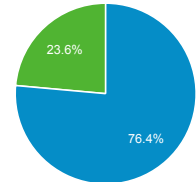

Web Search Metrics-CBP.gov

Aug 1, 2017 - Aug 31, 2017

All Users
100.00% Sessions

Visits to CBP.gov

3,185,180

% of Total: 100.00% (3,185,180)

Total Internal Searches

173,616

% of Total: 100.00% (173,616)

Total External Searches (Google)

1,626,297

% of Total: 51.06% (3,185,180)

Organic Search Traffic

Full Referrer	Sessions
google	1,423,764
bing	113,834
yahoo	50,549
baidu	21,647
so.com	2,559
aol	2,482
ask	2,463
twitter_organic	992
naver	678
sogou	525

Top Internal Searches by Search Term

Search Term	Total Unique Searches
global entry	1,989
i94	1,734
esta	1,579
i-94	1,325
login	1,290
global entry online application form	1,285
log in	1,128
goes account	1,025
l-94	1,010
I94	967

Top External Searches (Google - as reported)

Keyword	Sessions
(not set)	20,169
global entry	3,685
global entry application	864
cbp	844
i94	709
nexus	457
i-94	426
www.cbp.gov/evus	423
cbp.gov	416
esta	378

New vs. Returned Visitors

■ New Visitor ■ Returning Visitor