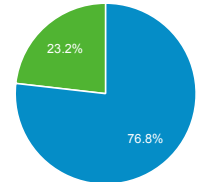

Web Search Metrics-CBP.gov

Sep 1, 2017 - Sep 30, 2017

All Users
100.00% Sessions

Visits to CBP.gov

2,657,276

% of Total: 100.00% (2,657,276)

Total Internal Searches

138,093

% of Total: 100.00% (138,093)

Total External Searches (Google)

1,349,976

% of Total: 50.80% (2,657,276)

Organic Search Traffic

Full Referrer	Sessions
google	1,194,736
bing	91,000
yahoo	41,792
twitter_organic	14,636
baidu	12,641
so.com	2,208
ask	1,761
aol	1,623
naver	777
facebook_organic	128

Top Internal Searches by Search Term

Search Term	Total Unique Searches
global entry	1,551
global entry online application form	1,505
esta	1,383
i94	1,271
login	1,107
log in	1,001
i-94	940
goes account	874
l-94	725
renewal global entry	644

Top External Searches (Google - as reported)

Keyword	Sessions
(not set)	12,597
global entry	2,250
cbp	661
global entry application	412
i94	388
esta	355
nexus	342
border patrol	251
us customs	251
cbp.gov	249

New vs. Returned Visitors

■ New Visitor ■ Returning Visitor