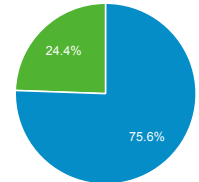

Web Search Metrics-CBP.gov

Oct 1, 2017 - Oct 31, 2017

All Users
100.00% Sessions

Visits to CBP.gov

2,880,651
% of Total: 100.00% (2,880,651)

Total Internal Searches

156,057
% of Total: 100.00% (156,057)

Total External Searches (Google)

1,599,696
% of Total: 55.53% (2,880,651)

Organic Search Traffic

Full Referrer	Sessions
google	1,409,755
bing	113,120
yahoo	50,104
baidu	10,973
ask	2,416
aol	2,387
so.com	1,003
naver	744
yandex	277
twitter_organic	150

Top Internal Searches by Search Term

Search Term	Total Unique Searches
login	2,728
log in	2,460
global entry	2,028
esta	1,305
goes account	1,291
i94	1,102
global entry application	1,089
i-94	906
renewal global entry	737
sign in with my password	682

Top External Searches (Google - as reported)

Keyword	Sessions
(not set)	10,750
global entry	2,638
cbp	732
global entry application	576
esta	396
nexus	369
trusted traveler program	357
i94	342
border patrol	270
goes	234

New vs. Returned Visitors

■ New Visitor ■ Returning Visitor