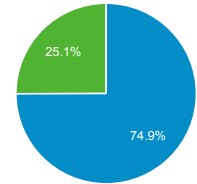

Web Search Metrics-CBP.gov

Apr 1, 2017 - Apr 30, 2017

All Users
100.00% Sessions

Visits to CBP.gov

2,996,178

% of Total: 100.00% (2,996,178)

Total Internal Searches

159,865

% of Total: 100.00% (159,865)

Total External Searches (Google)

1,510,601

% of Total: 50.42% (2,996,178)

Organic Search Traffic

Full Referrer	Sessions
google	1,330,238
bing	108,199
yahoo	49,839
baidu	15,166
so.com	3,926
aol	2,477
ask	2,431
sogou	1,089
naver	689
yandex	406

Top Internal Searches by Search Term

Search Term	Total Unique Searches
global entry online application form	2,263
global entry	2,062
esta	1,806
i94	1,459
i-94	1,219
log in	1,196
login	1,156
goes account	1,135
i-94 record	977
I-94	914

Top External Searches (Google - as reported)

Keyword	Sessions
(not set)	14,495
global entry	7,668
cbp	1,488
global entry application	1,277
www.cbp.gov/evus	957
esta	944
border patrol	919
nexus	803
i94	776
cbp.gov	772

New vs. Returned Visitors

■ New Visitor ■ Returning Visitor