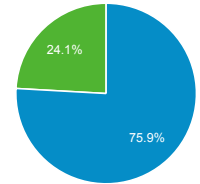

Web Search Metrics-CBP.gov

Mar 1, 2017 - Mar 31, 2017

All Users
100.00% Sessions

Visits to CBP.gov

3,751,636

% of Total: 100.00% (3,751,636)

Total Internal Searches

184,292

% of Total: 100.00% (184,292)

Total External Searches (Google)

1,796,340

% of Total: 47.88% (3,751,636)

Organic Search Traffic

Full Referrer	Sessions
google	1,576,823
bing	129,623
yahoo	59,097
baidu	15,401
so.com	4,454
aol	3,438
ask	2,703
sogou	1,009
naver	638
yandex	371

Top Internal Searches by Search Term

Search Term	Total Unique Searches
global entry online application form	2,608
global entry	2,511
i94	1,657
esta	1,564
i-94	1,470
login	1,435
log in	1,315
goes account	1,253
i-94 record	1,088
I-94	1,064

Top External Searches (Google - as reported)

Keyword	Sessions
(not set)	14,587
global entry	9,791
global entry application	1,697
cbp	1,678
border patrol	1,180
cbp.gov	1,109
www.cbp.gov/evus	1,055
esta	937
nexus	911
i94	875

New vs. Returned Visitors

■ New Visitor ■ Returning Visitor