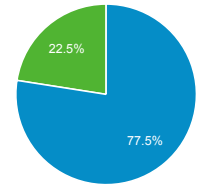

New vs. Returned Visitors

New Visitor Returning Visitor

Pageviews and Pages / Session by...

Mobile (Including Tablet)	Pageviews	Pages / Session
No	6,521,295	2.94
Yes	4,217,219	2.83