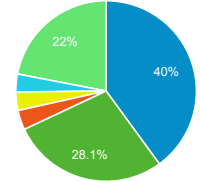

Top Pages

Page Title	Pageviews	Bounce Rate
Global Entry U.S. Customs and Border Protection	777,954	23.63%
Current Openings U.S. Customs and Border Protection	600,817	46.37%
U.S. Customs and Border Protection Securing America's Borders	513,120	36.42%
How to Apply for Global Entry U.S. Customs and Border Protection	464,780	20.12%
Arrival/Departure Forms: I-94 and I-94W U.S. Customs and Border Protection	340,898	22.10%
For U.S. Citizens/Lawful Permanent Residents U.S. Customs and Border Protection	244,980	46.13%
Locate a Port of Entry U.S. Customs and Border Protection	243,800	27.01%
Global Entry Enrollment Centers U.S. Customs and Border Protection	226,344	12.08%
Protecting the Nation from Foreign Terrorist Entry into the United States U.S. Customs and Border Protection	195,458	72.83%
Careers U.S. Customs and Border Protection	193,805	19.93%

Visits by Social Network

Social Network	Sessions
Facebook	47,322
Twitter	11,557
BuzzFeed	1,315
reddit	1,216
LinkedIn	780
Naver	757
Stack Exchange	550

Visits by Source

google (direct) Linkup
search.usa.gov Bing Other