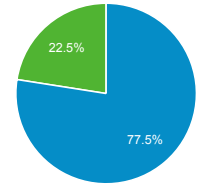

All Users
100.00% Sessions

Visits to CBP.gov

3,709,174

% of Total: 100.00% (3,709,174)

Total Internal Searches

167,577

% of Total: 100.00% (167,577)

Total External Searches (Google)

1,678,858

% of Total: 45.26% (3,709,174)

Organic Search Traffic

Full Referrer	Sessions
google	1,484,304
bing	118,731
yahoo	56,076
baidu	13,189
aol	2,947
ask	2,307
so.com	953
sogou	819
naver	744
yandex	149

Top Internal Searches by Search Term

Search Term	Total Unique Searches
global entry online application form	2,302
global entry	1,965
i94	1,707
esta	1,304
i-94	1,262
goes account	1,180
login	1,174
log in	1,133
i-94 record	933
I-94	907

Top External Searches (Google - as reported)

Keyword	Sessions
(not set)	13,231
global entry	7,654
cbp	1,874
global entry application	1,519
border patrol	1,301
cbp.gov	1,112
esta	1,061
i-94	937
i94	934
nexus	928

New vs. Returned Visitors

■ New Visitor ■ Returning Visitor