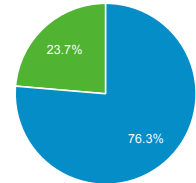

Web Search Metrics-CBP.gov

May 1, 2017 - May 31, 2017

All Users
100.00% Sessions

Visits to CBP.gov

3,125,971

% of Total: 100.00% (3,125,971)

Total Internal Searches

163,232

% of Total: 100.00% (163,232)

Total External Searches (Google)

1,602,976

% of Total: 51.28% (3,125,971)

Organic Search Traffic

Full Referrer	Sessions
google	1,405,811
bing	118,796
yahoo	52,883
baidu	16,222
so.com	3,965
aol	3,218
ask	2,440
sogou	985
naver	552
yandex	370

Top Internal Searches by Search Term

Search Term	Total Unique Searches
global entry online application form	2,168
global entry	1,912
esta	1,648
i94	1,377
log in	1,250
login	1,218
i-94	1,171
goes account	1,110
l-94	873
renewal global entry	795

Top External Searches (Google - as reported)

Keyword	Sessions
(not set)	15,788
global entry	8,386
cbp	1,447
global entry application	1,379
www.cbp.gov/evus	992
esta	900
i94	843
us customs and border protection	800
nexus	795
border patrol	773

New vs. Returned Visitors

■ New Visitor ■ Returning Visitor