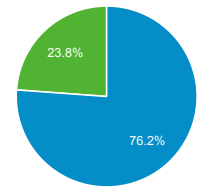

Top Pages

Page Title	Pageviews	Bounce Rate
Global Entry U.S. Customs and Border Protection	775,278	23.83%
U.S. Customs and Border Protection Securing America's Borders	492,002	39.07%
How to Apply for Global Entry U.S. Customs and Border Protection	473,228	18.99%
Arrival/Departure Forms: I-94 and I-94W U.S. Customs and Border Protection	304,687	23.56%
Electronic System for Travel Authorization U.S. Customs and Border Protection	280,453	25.40%
For U.S. Citizens/Lawful Permanent Residents U.S. Customs and Border Protection	242,202	45.00%
Global Entry Enrollment Centers U.S. Customs and Border Protection	226,327	11.08%
Locate a Port of Entry U.S. Customs and Border Protection	218,805	26.99%
Electronic Visa Update System (EVUS) Frequently Asked Questions U.S. Customs and Border Protection	168,518	21.04%
NEXUS U.S. Customs and Border Protection	147,090	27.07%

Visits by Source

google (direct) search.usa.gov bing yahoo Other

New vs. Returned Visitors

New Visitor Returning Visitor

Pageviews and Pages / Session by ...

Mobile (Including Tablet)	Pageviews	Pages / Session
No	5,894,071	2.93
Yes	3,403,741	2.98