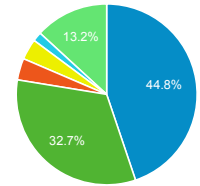

Jun 1, 2017 - Jun 30, 2017

All Users
100.00% Sessions

Total Visits

3,155,332

% of Total: 100.00% (3,155,332)

Avg. Visit Duration

00:02:38

Avg for View: 00:02:38 (0.00%)

Pageviews

9,297,812

% of Total: 100.00% (9,297,812)

Unique Visitors

2,281,349

% of Total: 100.00% (2,281,349)

Avg. Pages / Visit

2.95

Avg for View: 2.95 (0.00%)

Avg. Time on Page

00:01:21

Avg for View: 00:01:21 (0.00%)

Bounce Rate

37.86%

Avg for View: 37.86% (0.00%)

Top Pages

Page Title	Pageviews	Bounce Rate
Global Entry | U.S. Customs and Border Protection	775,278	23.83%
U.S. Customs and Border Protection | Securing America's Borders	492,002	39.07%
How to Apply for Global Entry | U.S. Customs and Border Protection	473,228	18.99%
Arrival/Departure Forms: I-94 and I-94W | U.S. Customs and Border Protection	304,687	23.56%
Electronic System for Travel Authorization | U.S. Customs and Border Protection	280,453	25.40%
For U.S. Citizens/Lawful Permanent Residents | U.S. Customs and Border Protection	242,202	45.00%
Global Entry Enrollment Centers | U.S. Customs and Border Protection	226,327	11.08%
Locate a Port of Entry | U.S. Customs and Border Protection	218,805	26.99%
Electronic Visa Update System (EVUS) Frequently Asked Questions | U.S. Customs and Border Protection	168,518	21.04%
NEXUS | U.S. Customs and Border Protection	147,090	27.07%

Visits by Source

google (direct) search.usa.gov bing yahoo Other