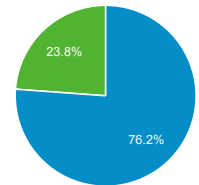

Web Search Metrics-CBP.gov

Jun 1, 2017 - Jun 30, 2017

All Users
100.00% Sessions

Visits to CBP.gov

3,155,332

% of Total: 100.00% (3,155,332)

Total Internal Searches

165,142

% of Total: 100.00% (165,142)

Total External Searches (Google)

1,611,150

% of Total: 51.06% (3,155,332)

Organic Search Traffic

Full Referrer	Sessions
google	1,420,350
bing	115,693
yahoo	51,721
baidu	15,461
so.com	3,989
aol	2,887
ask	2,590
naver	677
sogou	589
yandex	272

Top Internal Searches by Search Term

Search Term	Total Unique Searches
global entry online application form	2,479
global entry	2,144
esta	1,861
login	1,361
log in	1,283
goes account	1,095
i94	1,070
i-94	924
renewal global entry	750
l-94	699

Top External Searches (Google - as reported)

Keyword	Sessions
(not set)	15,119
global entry	8,549
global entry application	1,446
cbp	1,362
esta	985
nexus	960
i94	897
us customs and border protection	773
www.cbp.gov/evus	726
evus官网	634

New vs. Returned Visitors

■ New Visitor ■ Returning Visitor