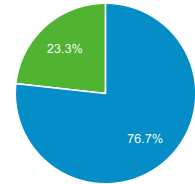

Web Search Metrics-CBP.gov

Dec 1, 2016 - Dec 31, 2016

All Users
100.00% Sessions

Visits to CBP.gov

2,687,458

% of Total: 100.00% (2,687,458)

Total Internal Searches

141,577

% of Total: 100.00% (141,577)

Total External Searches (Google)

1,381,659

% of Total: 51.41% (2,687,458)

Organic Search Traffic

Full Referrer	Sessions
google	1,208,400
bing	87,604
yahoo	41,731
baidu	34,953
so.com	5,603
aol	1,952
sogou	1,860
ask	1,785
naver	782
yandex	442

Top Internal Searches by Search Term

Search Term	Total Unique Searches
global entry	1,735
i94	1,487
i-94	1,240
global entry online application form	1,231
esta	1,089
evus	944
I-94	913
log in	878
I94	860
i-94 record	857

Top External Searches (Google - as reported)

Keyword	Sessions
(not set)	33,746
global entry	5,168
www.evus.gov	1,443
evus	1,435
cbp	1,358
www.cbp.gov/evus	1,342
i94	1,254
i-94	1,225
global entry application	895
evus官网	838

New vs. Returned Visitors

■ New Visitor ■ Returning Visitor