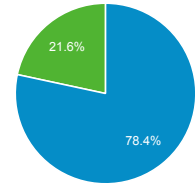

Web Search Metrics-CBP.gov

Jan 1, 2017 - Jan 31, 2017

All Users
100.00% Sessions

Visits to CBP.gov

3,702,518

% of Total: 100.00% (3,702,518)

Total Internal Searches

178,108

% of Total: 100.00% (178,108)

Total External Searches (Google)

1,878,839

% of Total: 50.74% (3,702,518)

Organic Search Traffic

Full Referrer	Sessions
google	1,667,906
bing	123,390
yahoo	56,734
baidu	20,825
so.com	4,165
aol	2,826
ask	2,811
sogou	967
yandex	536
naver	417

Top Internal Searches by Search Term

Search Term	Total Unique Searches
global entry online application form	2,387
global entry	2,100
i94	1,770
i-94	1,469
esta	1,279
login	1,234
log in	1,192
goes account	1,151
l-94	1,000
i-94 record	978

Top External Searches (Google - as reported)

Keyword	Sessions
(not set)	20,706
global entry	8,775
cbp	1,718
global entry application	1,688
i-94	1,236
i94	1,203
border patrol	1,150
cbp.gov	1,063
evus	1,023
esta	935

New vs. Returned Visitors

■ New Visitor ■ Returning Visitor