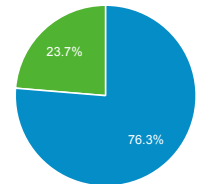

Web Search Metrics-CBP.gov

Nov 1, 2017 - Nov 30, 2017

All Users
100.00% Sessions

Visits to CBP.gov

2,767,090

% of Total: 100.00% (2,767,090)

Total Internal Searches

140,866

% of Total: 100.00% (140,866)

Total External Searches (Google)

1,504,346

% of Total: 54.37% (2,767,090)

Organic Search Traffic

Full Referrer	Sessions
google	1,338,798
bing	105,125
yahoo	41,847
baidu	11,902
ask	1,870
aol	1,754
so.com	1,118
naver	714
yandex	271
daum	94

Top Internal Searches by Search Term

Search Term	Total Unique Searches
login	1,926
global entry	1,905
log in	1,666
esta	1,116
i94	931
goes account	837
global entry online application form	801
i-94	733
global entry application	660
renewal global entry	658

Top External Searches (Google - as reported)

Keyword	Sessions
(not set)	11,480
global entry	2,062
https://www.cbp.gov/travel/trusted-traveler-programs/global-entry/enrollment-arrival	818
cbp	602
global entry application	433
esta	333
nexus	246
trusted traveler program	241
https://www.cbp.gov/travel/trusted-traveler-programs/global-entry/how-apply	232
cbp.gov	228

New vs. Returned Visitors

■ New Visitor ■ Returning Visitor