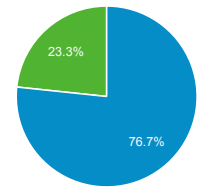

New vs. Returned Visitors

New Visitor Returning Visitor

Pageviews and Pages / Session by ...

Mobile (Including Tablet)	Pageviews	Pages / Session
No	5,721,443	2.97
Yes	3,259,505	2.53