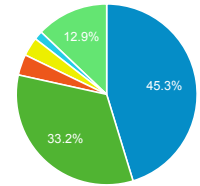

Top Pages

Page Title	Pageviews	Bounce Rate
Global Entry U.S. Customs and Border Protection	790,636	25.95%
U.S. Customs and Border Protection Securing America's Borders	482,953	39.19%
How to Apply for Global Entry U.S. Customs and Border Protection	418,375	21.48%
Arrival/Departure Forms: I-94 and I-94W U.S. Customs and Border Protection	271,601	23.99%
Locate a Port of Entry U.S. Customs and Border Protection	228,504	26.57%
Global Entry Enrollment Centers U.S. Customs and Border Protection	224,801	10.93%
For U.S. Citizens/Lawful Permanent Residents U.S. Customs and Border Protection	191,098	41.73%
Electronic System for Travel Authorization U.S. Customs and Border Protection	174,634	25.70%
NEXUS U.S. Customs and Border Protection	156,794	28.68%
Careers U.S. Customs and Border Protection	143,982	29.72%

Visits by Social Network

Social Network	Sessions
Facebook	22,389
Twitter	7,439
LinkedIn	2,215
Naver	956
reddit	724
YouTube	598
TripAdvisor	577

Visits by Source

google (direct) search.usa.gov bing yahoo Other