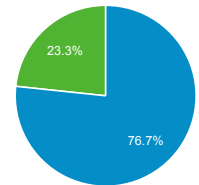

Web Search Metrics-CBP.gov

Jul 1, 2017 - Jul 31, 2017

All Users
100.00% Sessions

Visits to CBP.gov

3,217,838

% of Total: 100.00% (3,217,838)

Total Internal Searches

163,688

% of Total: 100.00% (163,688)

Total External Searches (Google)

1,640,353

% of Total: 50.98% (3,217,838)

Organic Search Traffic

Full Referrer	Sessions
google	1,455,917
bing	108,708
yahoo	50,993
baidu	15,784
so.com	2,926
aol	2,501
ask	2,075
naver	786
sogou	670
yandex	258

Top Internal Searches by Search Term

Search Term	Total Unique Searches
global entry online application form	2,223
global entry	1,829
esta	1,522
login	1,283
log in	1,154
i94	1,126
goes account	983
i-94	944
renewal global entry	828
I-94	806

Top External Searches (Google - as reported)

Keyword	Sessions
(not set)	14,790
global entry	6,188
global entry application	1,241
cbp	1,144
nexus	710
i94	702
cbp.gov	547
esta	531
us customs and border protection	515
www.cbp.gov/evus	508

New vs. Returned Visitors

■ New Visitor ■ Returning Visitor