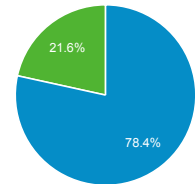

Web Search Metrics-CBP.gov

Sep 1, 2016 - Sep 30, 2016

All Users
100.00% Sessions

Visits to CBP.gov

3,124,794

% of Total: 100.00% (3,124,794)

Total Internal Searches

151,920

% of Total: 100.00% (151,920)

Total External Searches (Google)

1,467,616

% of Total: 46.97% (3,124,794)

Organic Search Traffic

Full Referrer	Sessions
google	1,276,761
bing	116,500
yahoo	52,642
baidu	12,061
aol	3,277
ask	1,873
so.com	1,234
naver	526
sogou	351
yandex	320

Top Internal Searches by Search Term

Search Term	Total Unique Searches
global entry	2,155
i94	2,029
i-94	1,635
I-94	1,329
login	1,139
esta	1,105
log in	1,098
I94	959
goes	821
senri	729

Top External Searches (Google - as reported)

Keyword	Sessions
(not set)	11,301
global entry	9,373
i94	3,398
i-94	2,752
cbp	1,544
esta	1,508
global entry application	1,331
cbp.gov	1,088
nafta	863
border patrol	857

New vs. Returned Visitors

New Visitor Returning Visitor