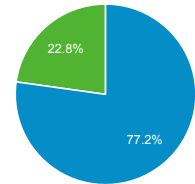

Top Pages

Page Title	Pageviews	Bounce Rate
Global Entry U.S. Customs and Border Protection	612,888	25.10%
Arrival/Departure Forms: I-94 and I-94W U.S. Customs and Border Protection	474,969	21.24%
U.S. Customs and Border Protection Securing America's Borders	427,071	38.81%
Electronic Visa Update System (EVUS) Frequently Asked Questions U.S. Customs and Border Protection	362,083	36.44%
How to Apply for Global Entry U.S. Customs and Border Protection	325,603	21.31%
Electronic System for Travel Authorization U.S. Customs and Border Protection	217,362	27.41%
Locate a Port of Entry U.S. Customs and Border Protection	190,652	26.68%
For U.S. Citizens/Lawful Permanent Residents U.S. Customs and Border Protection	188,741	48.31%
Global Entry Enrollment Centers U.S. Customs and Border Protection	180,111	10.65%
美国国土安全部网站常见问题及回答(FAQs) U.S. Customs and Border Protection	177,414	58.80%

Visits by Source

google (direct) bing search.usa.gov yahoo Other

New vs. Returned Visitors

New Visitor Returning Visitor

Pageviews and Pages / Session by...

Mobile (Including Tablet)	Pageviews	Pages / Session
No	5,901,305	2.95
Yes	2,883,711	2.80