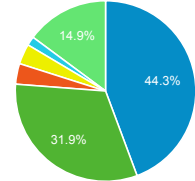

Oct 1, 2016 - Oct 31, 2016

All Users
100.00% Sessions

Total Visits

3,027,529

% of Total: 100.00% (3,027,529)

Avg. Visit Duration

00:02:32

Avg for View: 00:02:32 (0.00%)

Pageviews

8,785,016

% of Total: 100.00% (8,785,016)

Unique Visitors

2,227,225

% of Total: 100.00% (2,227,225)

Avg. Pages / Visit

2.90

Avg for View: 2.90 (0.00%)

Avg. Time on Page

00:01:19

Avg for View: 00:01:19 (0.00%)

Bounce Rate

39.62%

Avg for View: 39.62% (0.00%)

Top Pages

Page Title	Pageviews	Bounce Rate
Global Entry | U.S. Customs and Border Protection	612,888	25.10%
Arrival/Departure Forms: I-94 and I-94W | U.S. Customs and Border Protection	474,969	21.24%
U.S. Customs and Border Protection | Securing America's Borders	427,071	38.81%
Electronic Visa Update System (EVUS) Frequently Asked Questions | U.S. Customs and Border Protection	362,083	36.44%
How to Apply for Global Entry | U.S. Customs and Border Protection	325,603	21.31%
Electronic System for Travel Authorization | U.S. Customs and Border Protection	217,362	27.41%
Locate a Port of Entry | U.S. Customs and Border Protection	190,652	26.68%
For U.S. Citizens/Lawful Permanent Residents | U.S. Customs and Border Protection	188,741	48.31%
Global Entry Enrollment Centers | U.S. Customs and Border Protection	180,111	10.65%
美国国土安全部网站常见问题及回答(FAQs) | U.S. Customs and Border Protection	177,414	58.80%

Visits by Source

google (direct) bing search.usa.gov yahoo Other