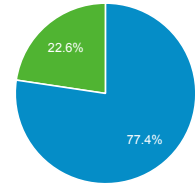

% of Total: 100.00% (170,781)

Total External Searches (Google)

1,188,989

% of Total: 45.80% (2,596,256)

Organic Search Traffic

Full Referrer	Sessions
google	1,043,047
bing	89,319
yahoo	47,776
baidu	3,171
aol	2,597
ask	2,196
naver	574
yandex	313
avg	271
so.com	193

Top Internal Searches by Search Term

Search Term	Total Unique Searches
ctpat	10,123
global entry	2,309
i94	1,852
I-94	1,807
i-94	1,616
esta	1,437
I94	1,179
goes	830
login	795
log in	785

Top External Searches (Google - as reported)

Keyword	Sessions
global entry	5,647
(not set)	3,068
i94	2,990
i-94	2,451
esta	1,794
cbp	1,556
cbp.gov	1,503
border patrol	1,054
us customs	986
nexus	881

New vs. Returned Visitors

■ New Visitor ■ Returning Visitor