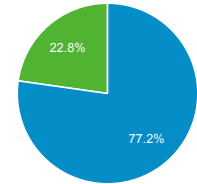

Web Search Metrics-CBP.gov

Nov 1, 2016 - Nov 30, 2016

All Users
100.00% Sessions

Visits to CBP.gov

3,091,541

% of Total: 100.00% (3,091,541)

Total Internal Searches

158,203

% of Total: 100.00% (158,203)

Total External Searches (Google)

1,507,071

% of Total: 48.75% (3,091,541)

Organic Search Traffic

Full Referrer	Sessions
google	1,283,856
bing	101,086
baidu	57,983
yahoo	45,148
so.com	9,804
aol	2,175
ask	2,082
sogou	1,996
naver	694
yandex	446

Top Internal Searches by Search Term

Search Term	Total Unique Searches
evus	2,130
i94	1,711
global entry	1,628
global entry online application form	1,415
i-94	1,356
esta	1,078
EVUS	988
login	955
I-94	921
I94	915

Top External Searches (Google - as reported)

Keyword	Sessions
(not set)	56,747
global entry	6,179
evus	4,194
www.cbp.gov/evus	2,282
www.evus.gov	1,962
cbp	1,574
i-94	1,455
i94	1,390
evus官网	1,345
nafta	1,009

New vs. Returned Visitors

■ New Visitor ■ Returning Visitor