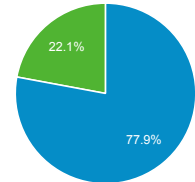

1,587,273
% of Total: 48.39% (3,280,261)

Organic Search Traffic

Full Referrer	Sessions
google	1,392,068
bing	113,713
yahoo	58,094
baidu	8,231
aol	3,662
ask	2,678
naver	715
so.com	564
sogou	223
yandex	210

Top Internal Searches by Search Term

Search Term	Total Unique Searches
global entry	2,749
I-94	1,545
esta	1,479
i94	1,472
i-94	1,350
log in	1,282
login	1,221
goes	1,059
I94	979
nexus	752

Top External Searches (Google - as reported)

Keyword	Sessions
global entry	12,575
(not set)	7,884
i94	2,739
i-94	2,164
cbp	1,706
global entry application	1,238
cbp.gov	1,226
nexus	1,161
us customs	891
border patrol	865

New vs. Returned Visitors

■ New Visitor ■ Returning Visitor