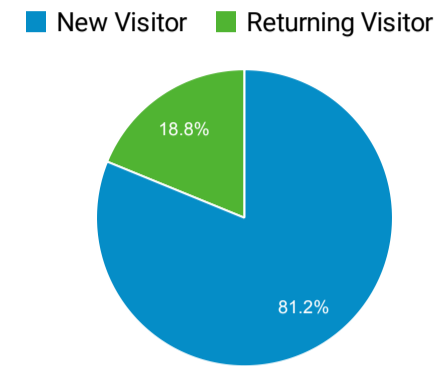

Top Internal Searches by Search Term

Search Term	Total Unique Searches
renew global entry	1,423
global entry application	1,418
log in global entry	1,402
login	1,384
renew global entry card	1,000
global entry	863
i-94	859
esta	742
global entry login	717
log in	687

Top External Searches (Google - as reported)

Keyword	Sessions
(not set)	30,552
global entry	190
cbp	66
global entry application	50
global entry login	42
CBP	29
esta	27
nexus	27
us customs and border protection	22
sentri login	20

New vs. Returned Visitors